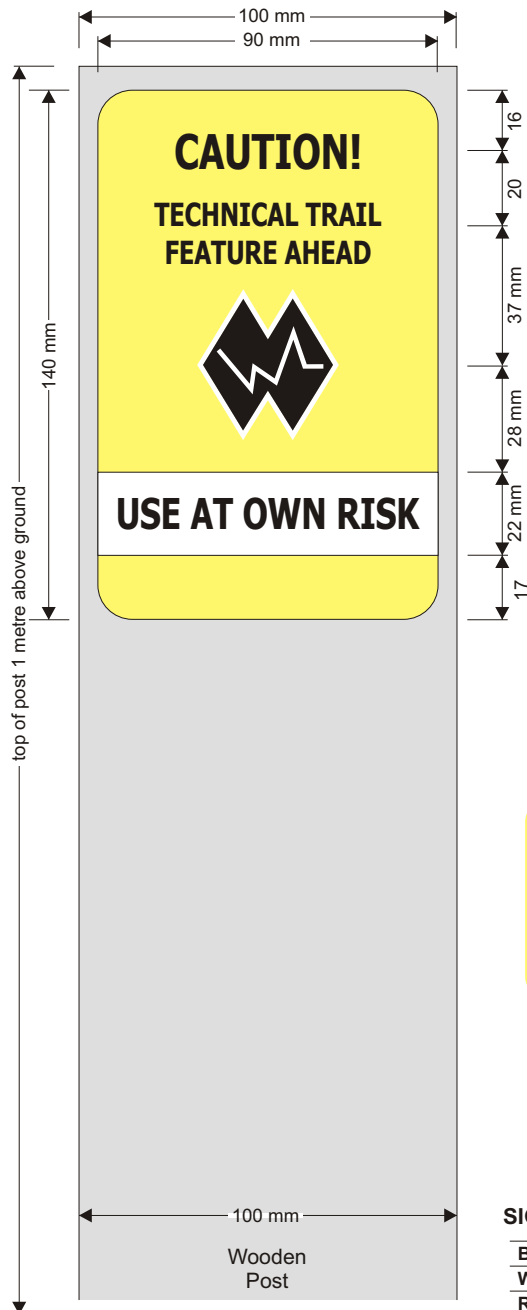

TRAIL SIGNS - TECHNICAL TRAIL FEATURE WARNING

EN ROUTE SIGN

CAUTION !
 Black lettering Tahoma Bold 36 point
 character spacing 0%
 condensed horizontally 90%

TTF AHEAD
 Black lettering Tahoma Bold 24 point
 character spacing 0%
 line spacing 100% character height
 condensed horizontally 90%

TTF DIFFICULTY RATING ICON
 Black icon
 40 mm in height

USE AT OWN RISK
 Black lettering Tahoma Bold 32 point
 character spacing 0%
 condensed horizontally 92%

Size	90 mm x 140 mm
Background Colour	Yellow: CMYK (0-0-65-0)
Font Colour	Black: CMYK (0-0-0-100)
Font Type	Tahoma Bold
Mounting	- wood post measuring 100mm x 100mm - pre-treated or western red cedar - top of post 1.0m above ground
Icons	Difficulty Rating Symbol 40 mm icon height Green Circle Blue Square BlackDiamond DB Diamond

Standard TRAIL SIGNS - TECHNICAL TRAIL FEATURE			
File No:	Draft Date: 10/08		
Approved By:	Revision No:	Date: 11/08	
Date:	Revision No:	Date:	
 Ministry of Tourism, Sport and the Arts		Drawing Scale:	1 : 2 Sheet Size: 8.5" X 11"
		Drawing No:	RST 481-TS-TTF