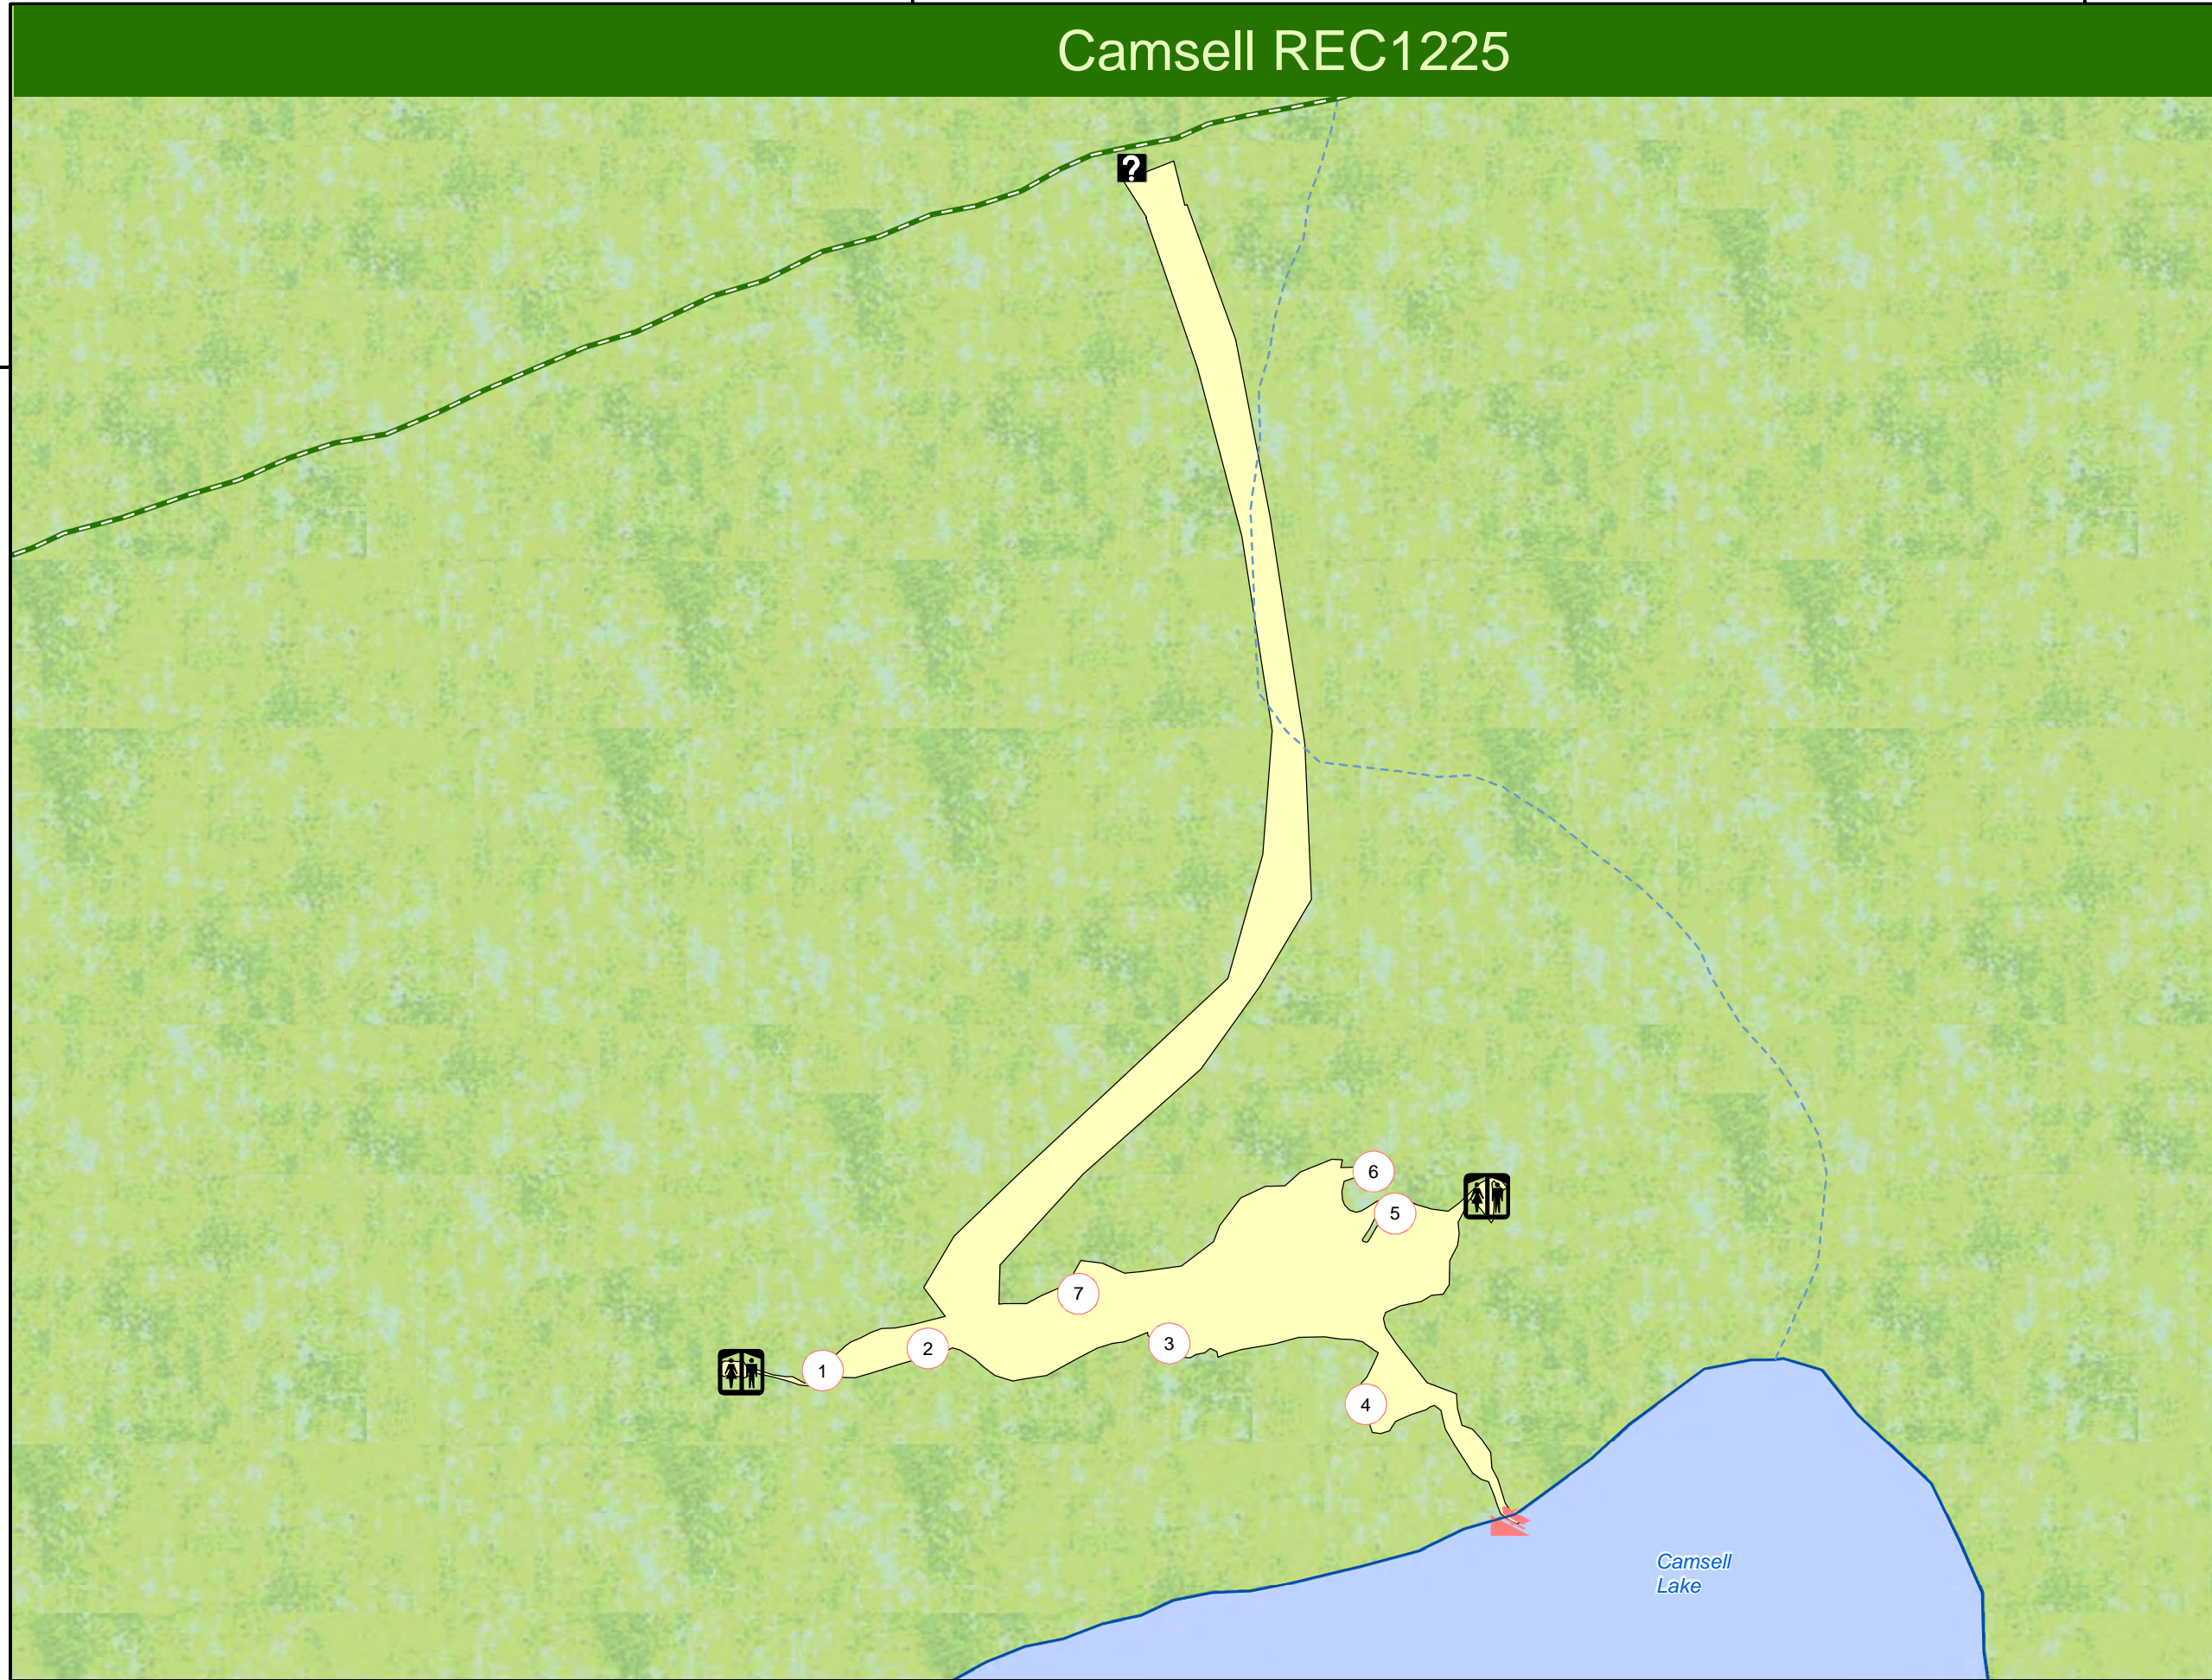

Camsell REC1225

54°31'20"N

Legend

- 1 Campsite 1 Tent Site Only
- Outhouse
- Information
- Cartop Boat Launch
- Concrete Boat Launch
- Boat Launch
- Canoe Launch
- Rec Site
- Forest Service Road
- Road Permit

Scale: 1:1000

50

Meters

Recreation Sites and Trails BC
QR Code:

BC Gov Web site for:
- Camsell REC1225 Rec Site

Key Map