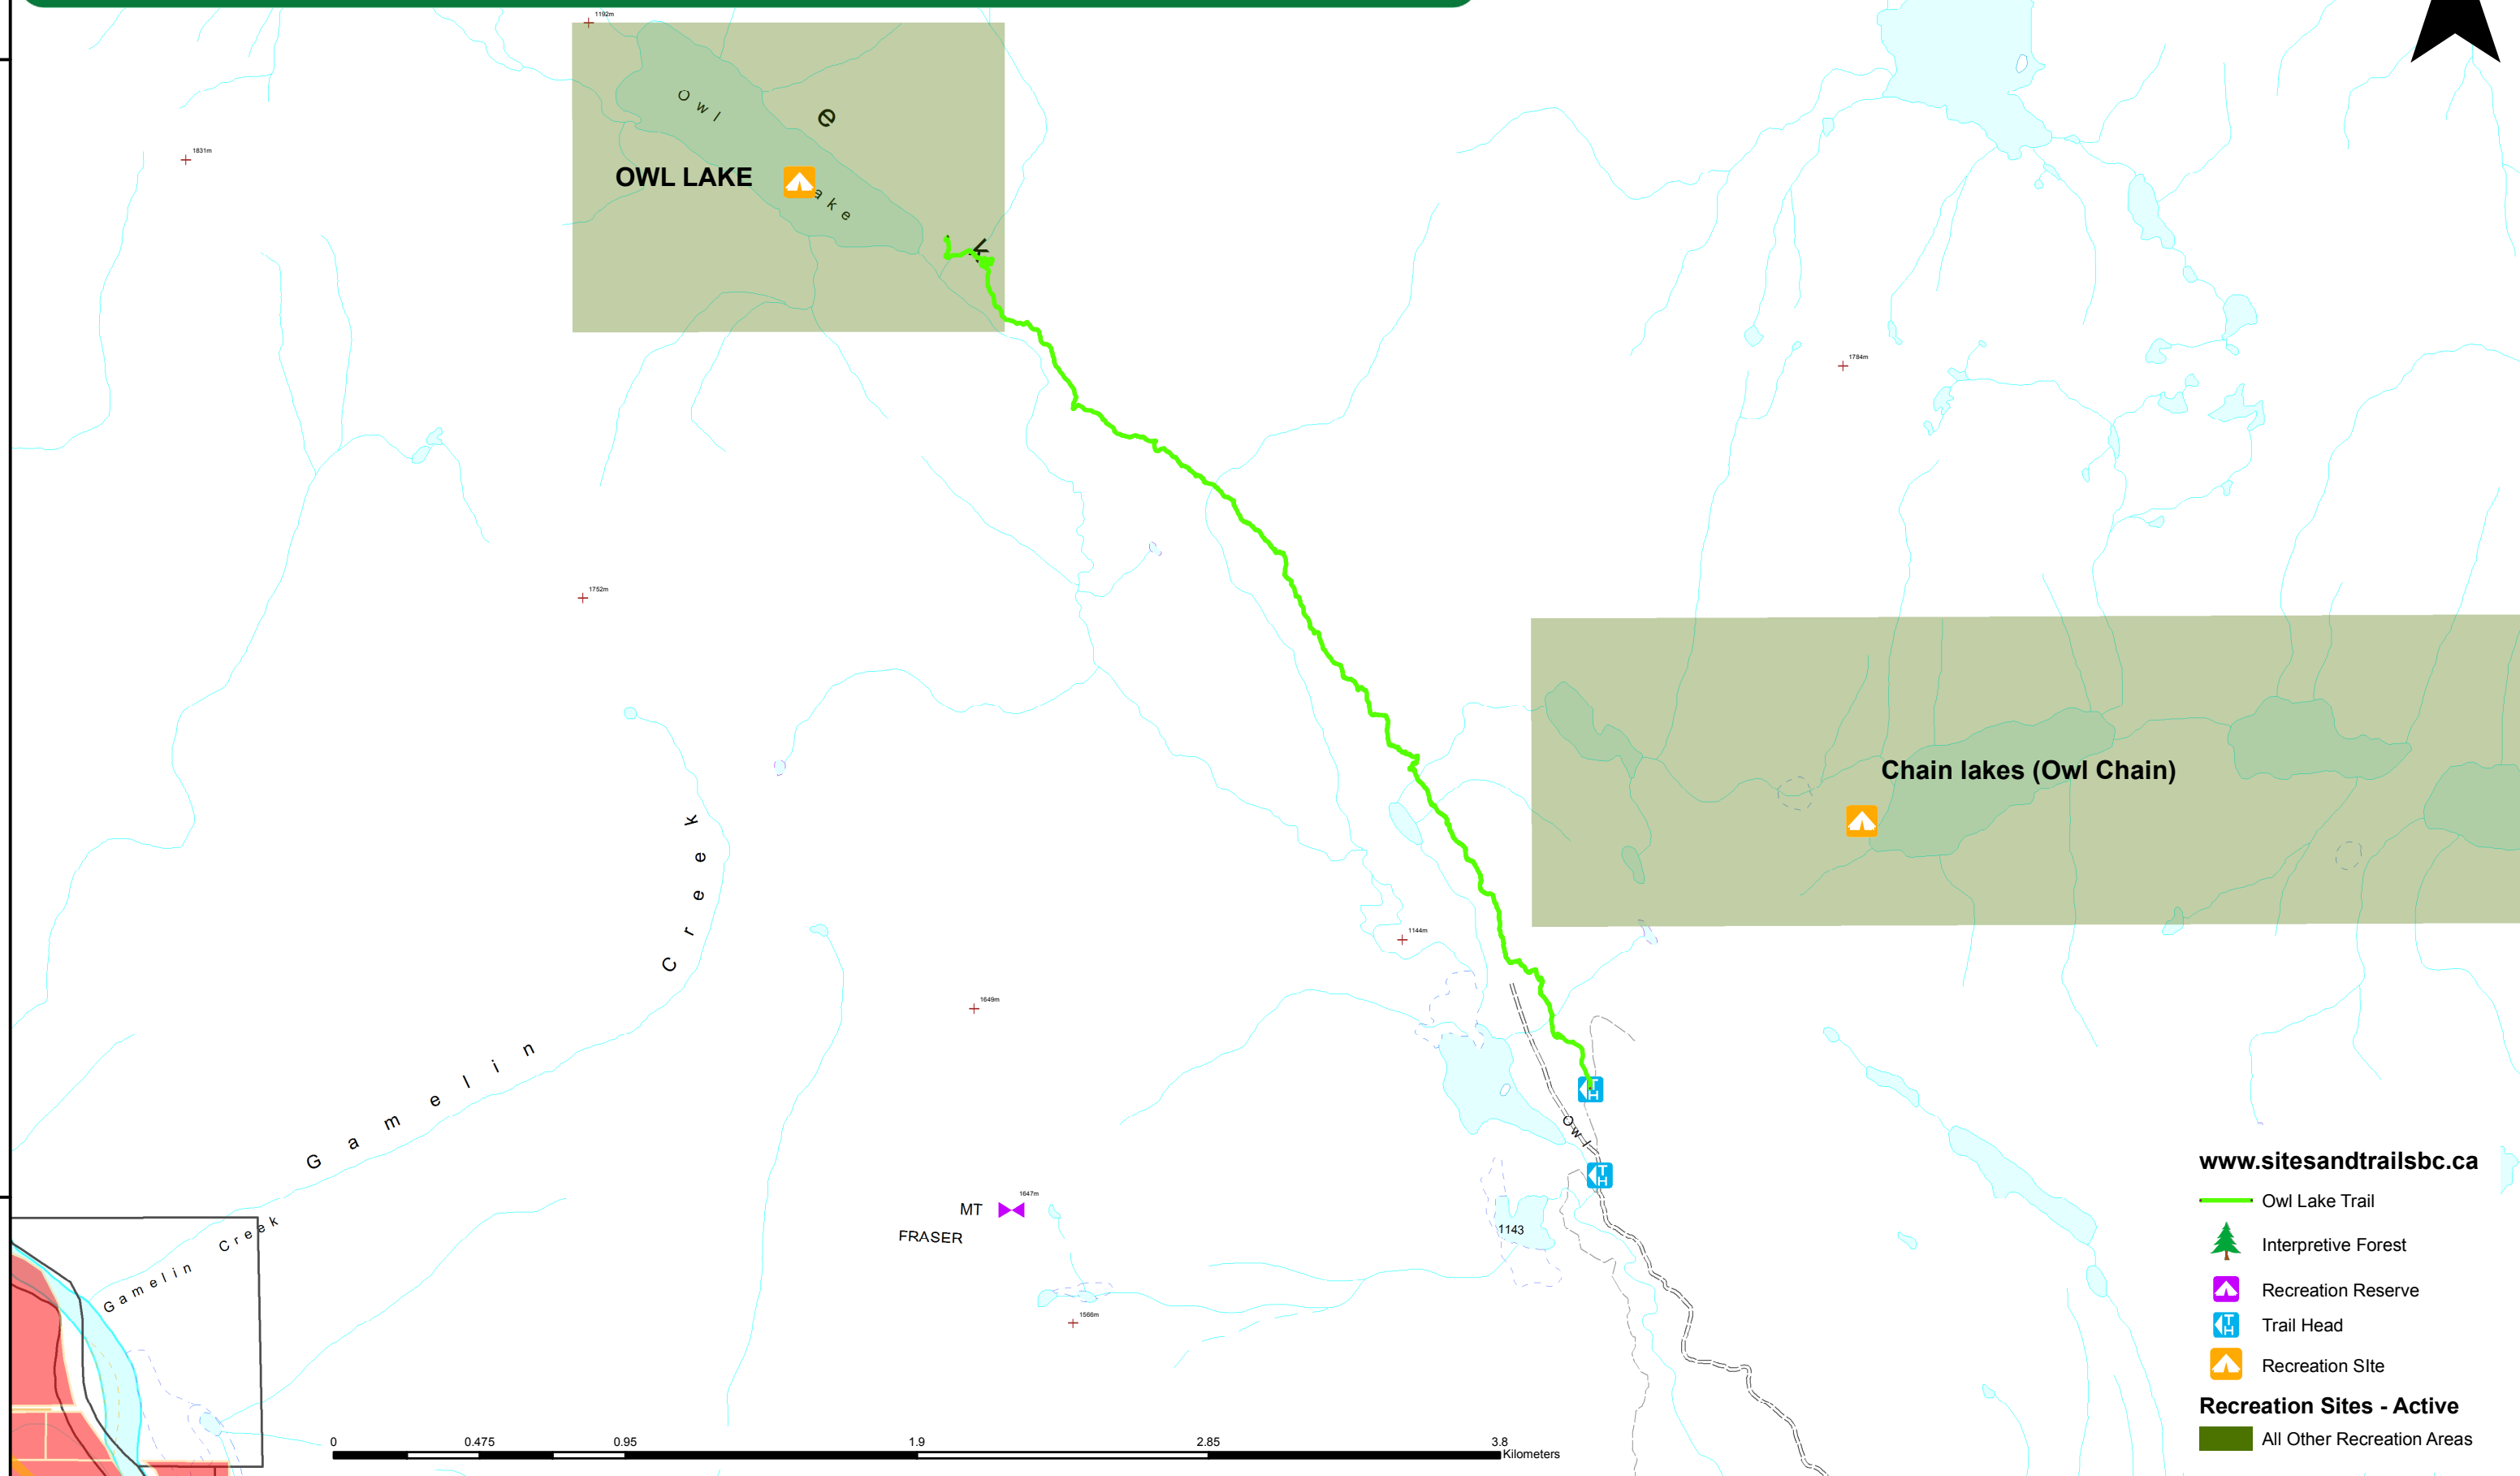

Owl Lake Trail

N

www.sitesandtrailsbc.ca

-  Owl Lake Trail
-  Interpretive Forest
-  Recreation Reserve
-  Trail Head
-  Recreation Site
- Recreation Sites - Active**
-  All Other Recreation Areas