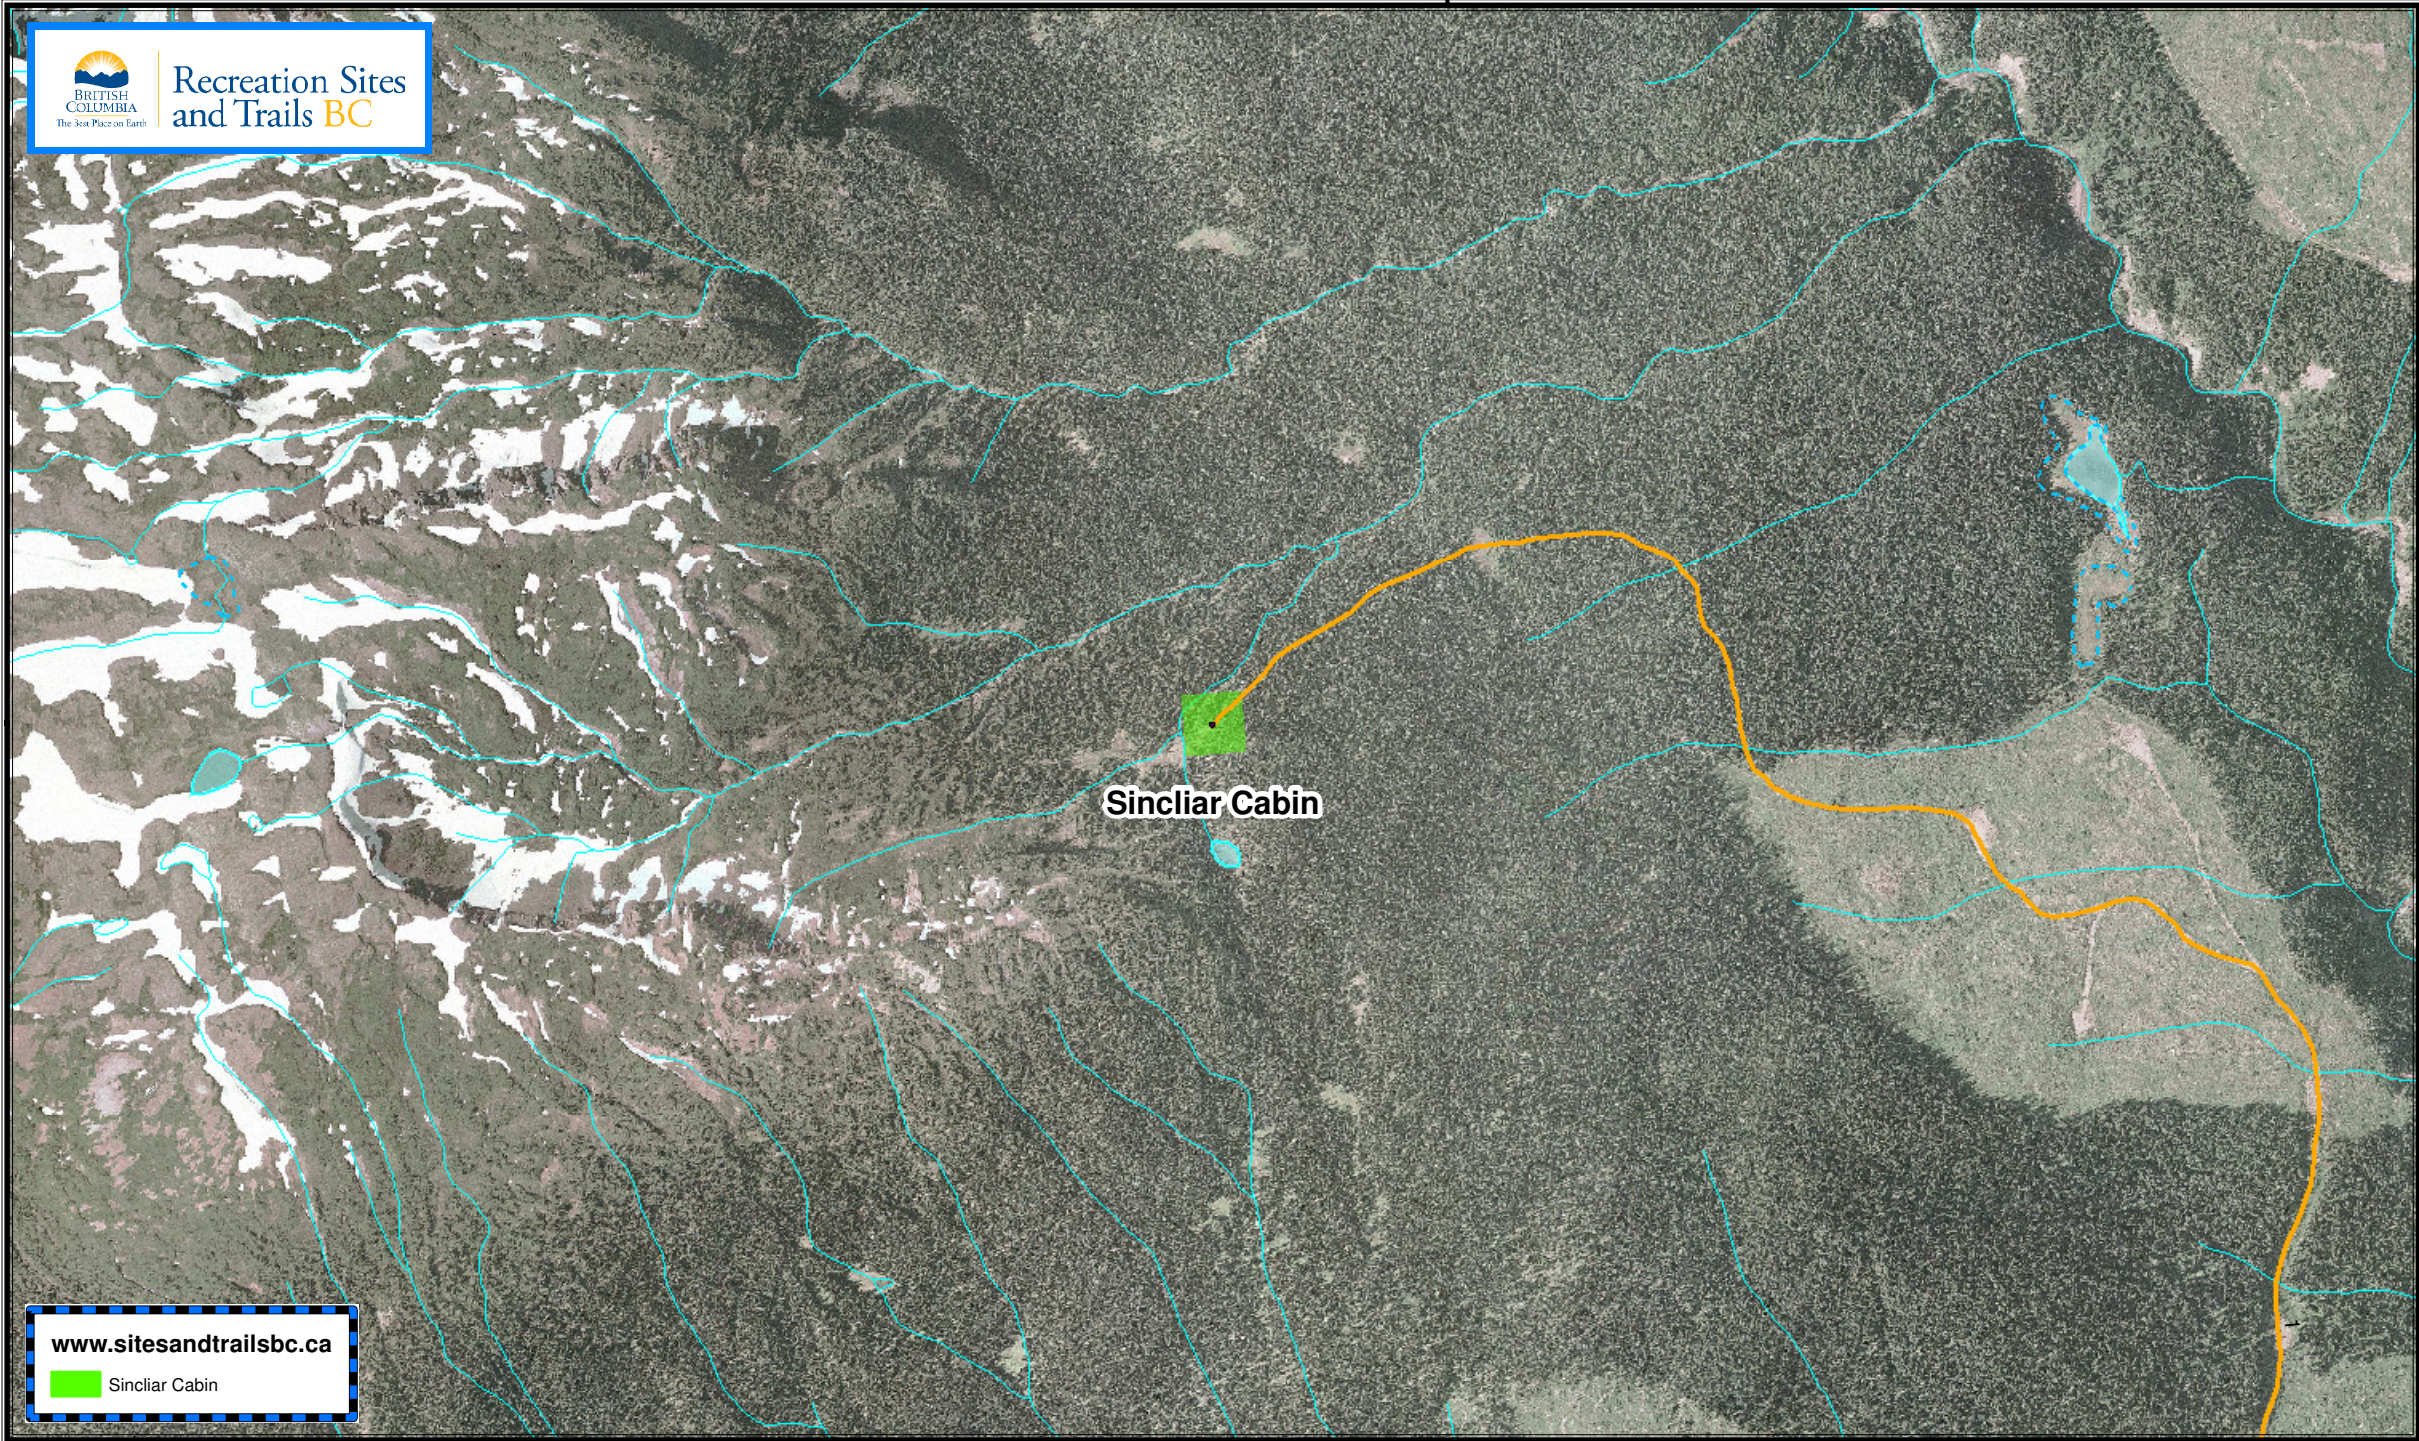

127°32'30"W

 **Recreation Sites
and Trails BC**
The Best Place on Earth

Sincliar Cabin

www.sitesandtrailsbc.ca
 Sincliar Cabin