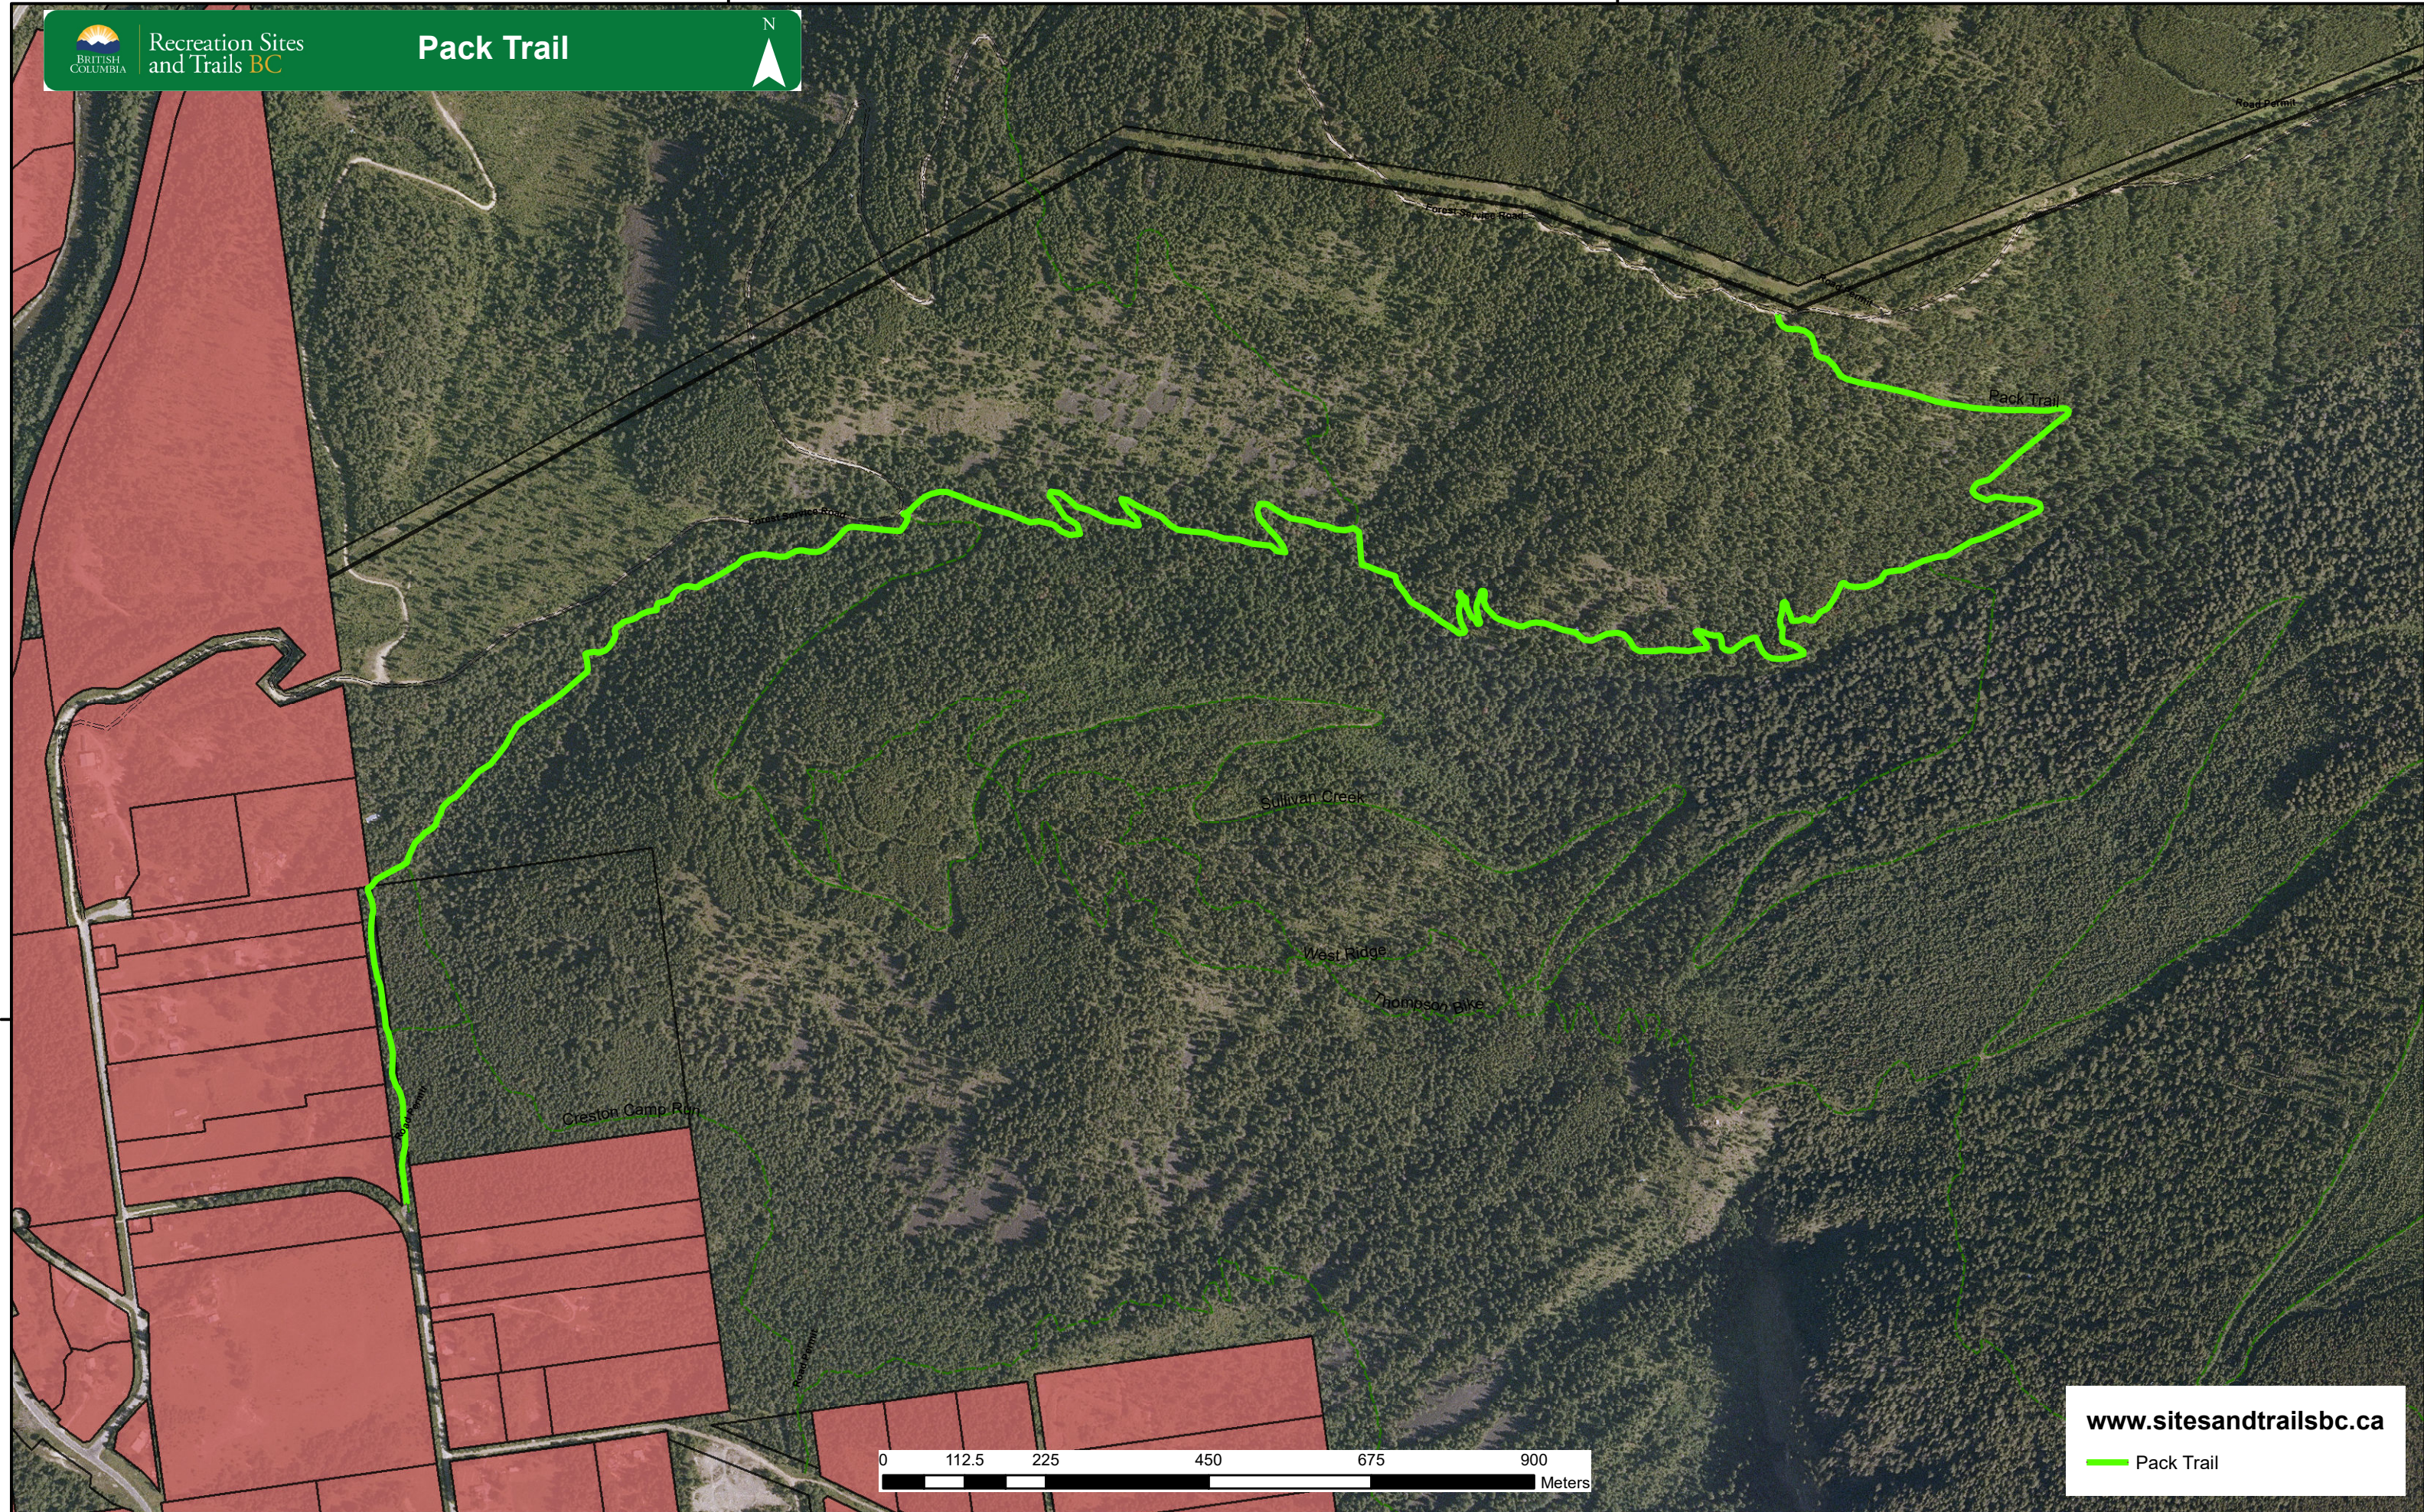

Pack Trail

116°26'0"W

116°25'0"W

49°6'0"N

49°6'0"N

Creston Camp Run

Sullivan Creek

West Ridge

Thompson Lake

Pack Trail

www.sitesandtrailsbc.ca

Pack Trail

116°27'0"W

116°26'0"W

116°25'0"W