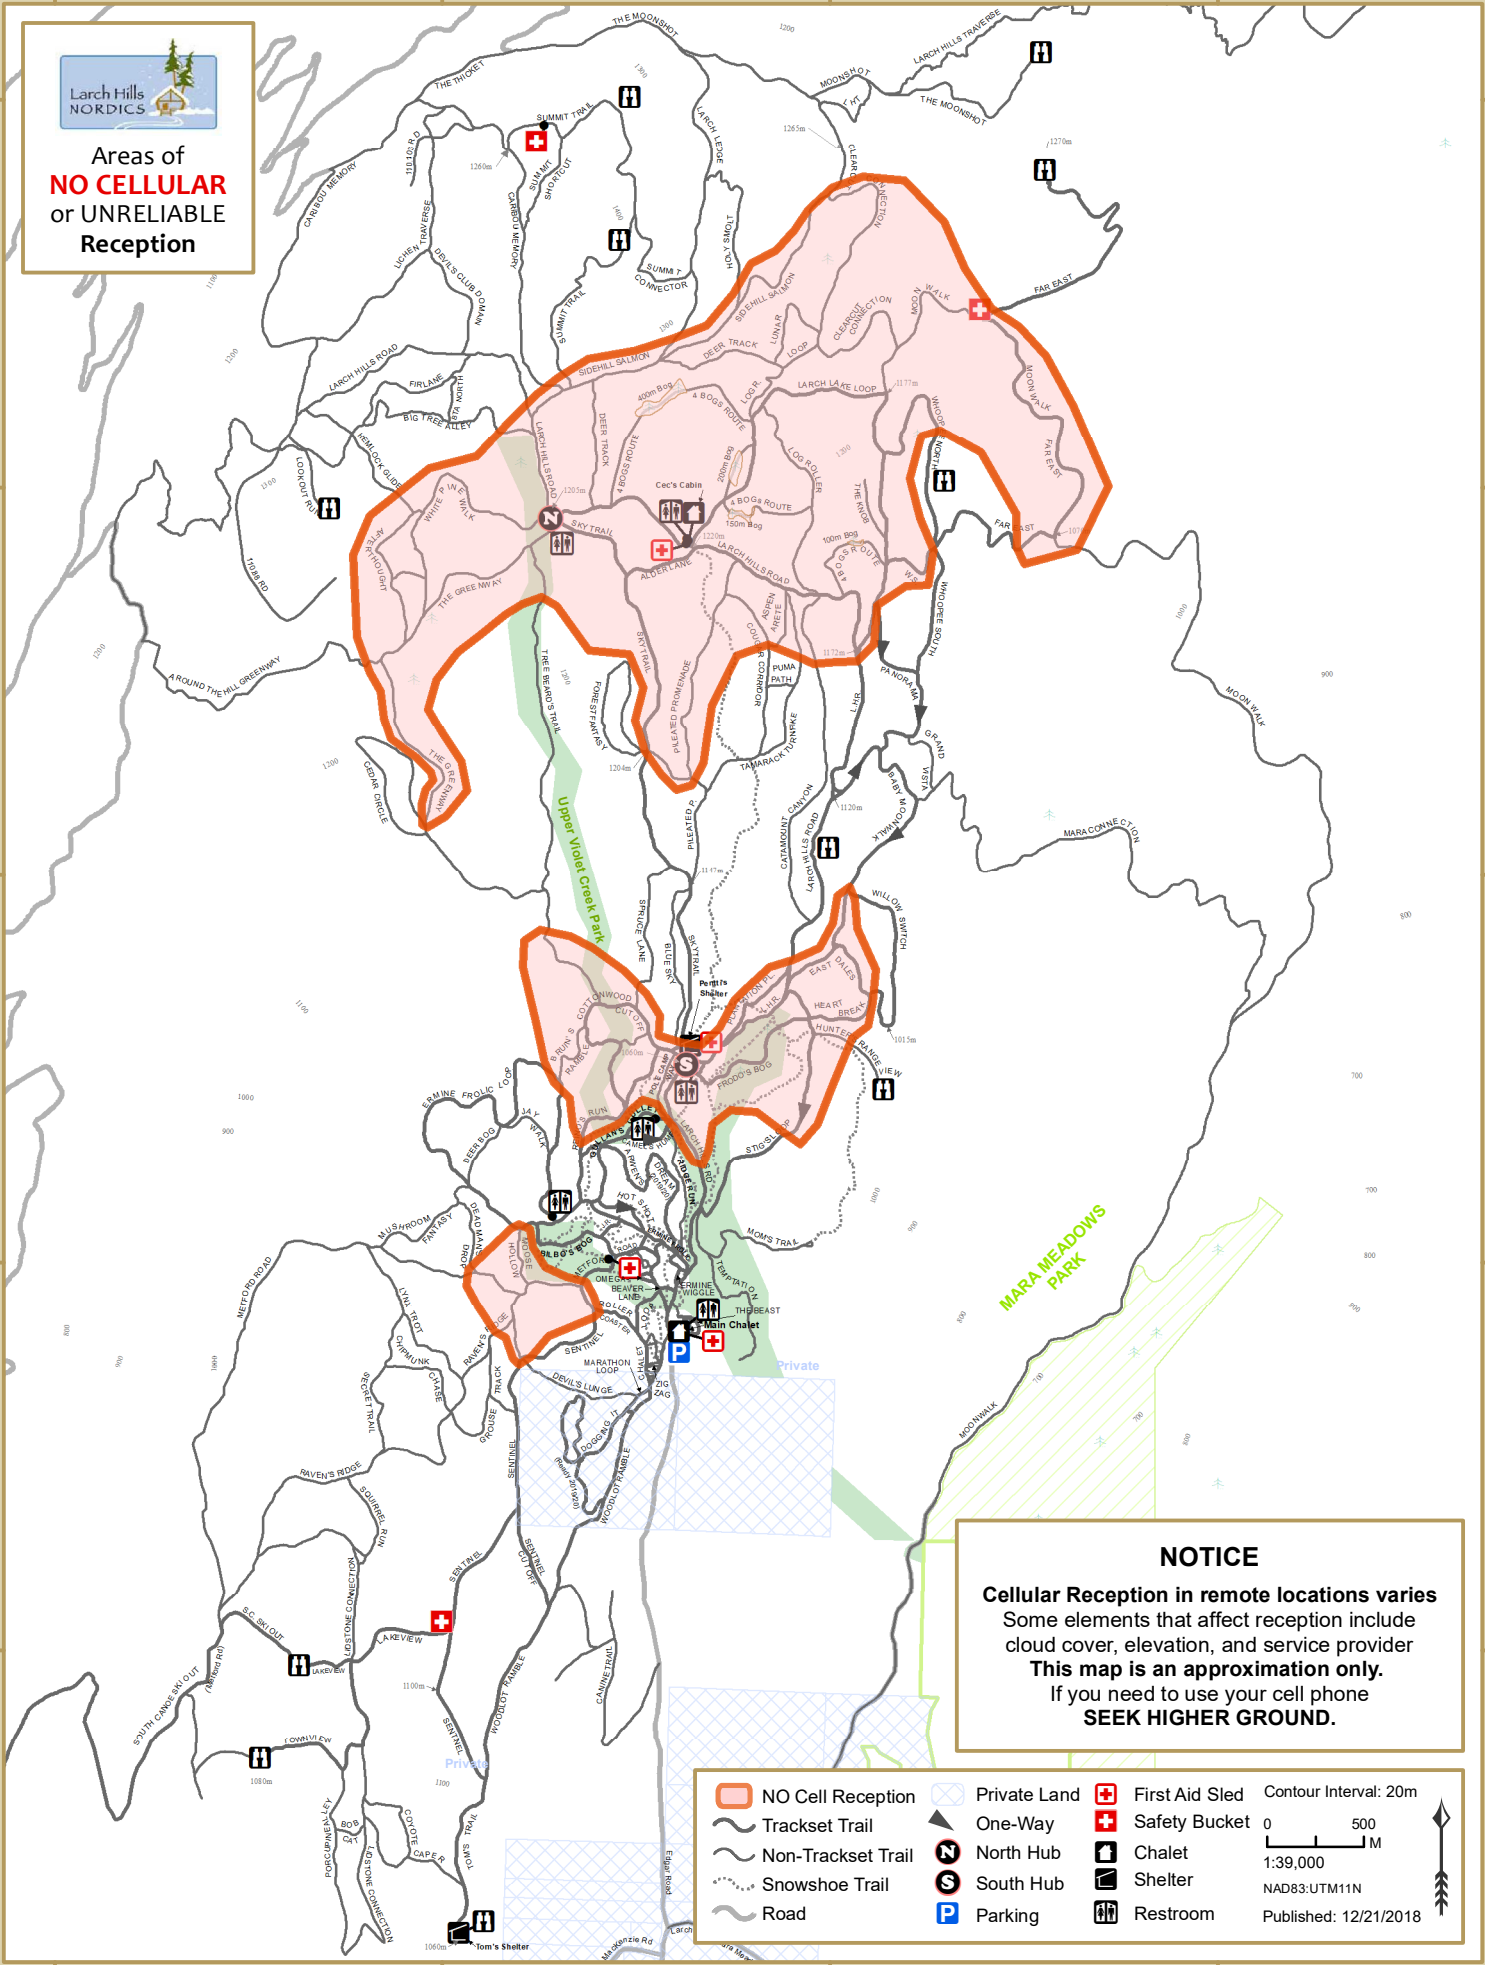

346000

348000

350000

352000

5626000

5624000

5622000

5620000

5618000

5626000

5624000

5622000

5620000

5618000

Areas of **NO CELLULAR** or **UNRELIABLE** Reception

NOTICE
Cellular Reception in remote locations varies. Some elements that affect reception include cloud cover, elevation, and service provider. **This map is an approximation only.** If you need to use your cell phone **SEEK HIGHER GROUND.**

NO Cell Reception	Private Land	First Aid Sled	Contour Interval: 20m
Trackset Trail	One-Way	Safety Bucket	0 500 M
Non-Trackset Trail	North Hub	Chalet	1:39,000
Snowshoe Trail	South Hub	Shelter	NAD83:UTM11N
Road	Parking	Restroom	Published: 12/21/2018

346000

348000

350000

352000