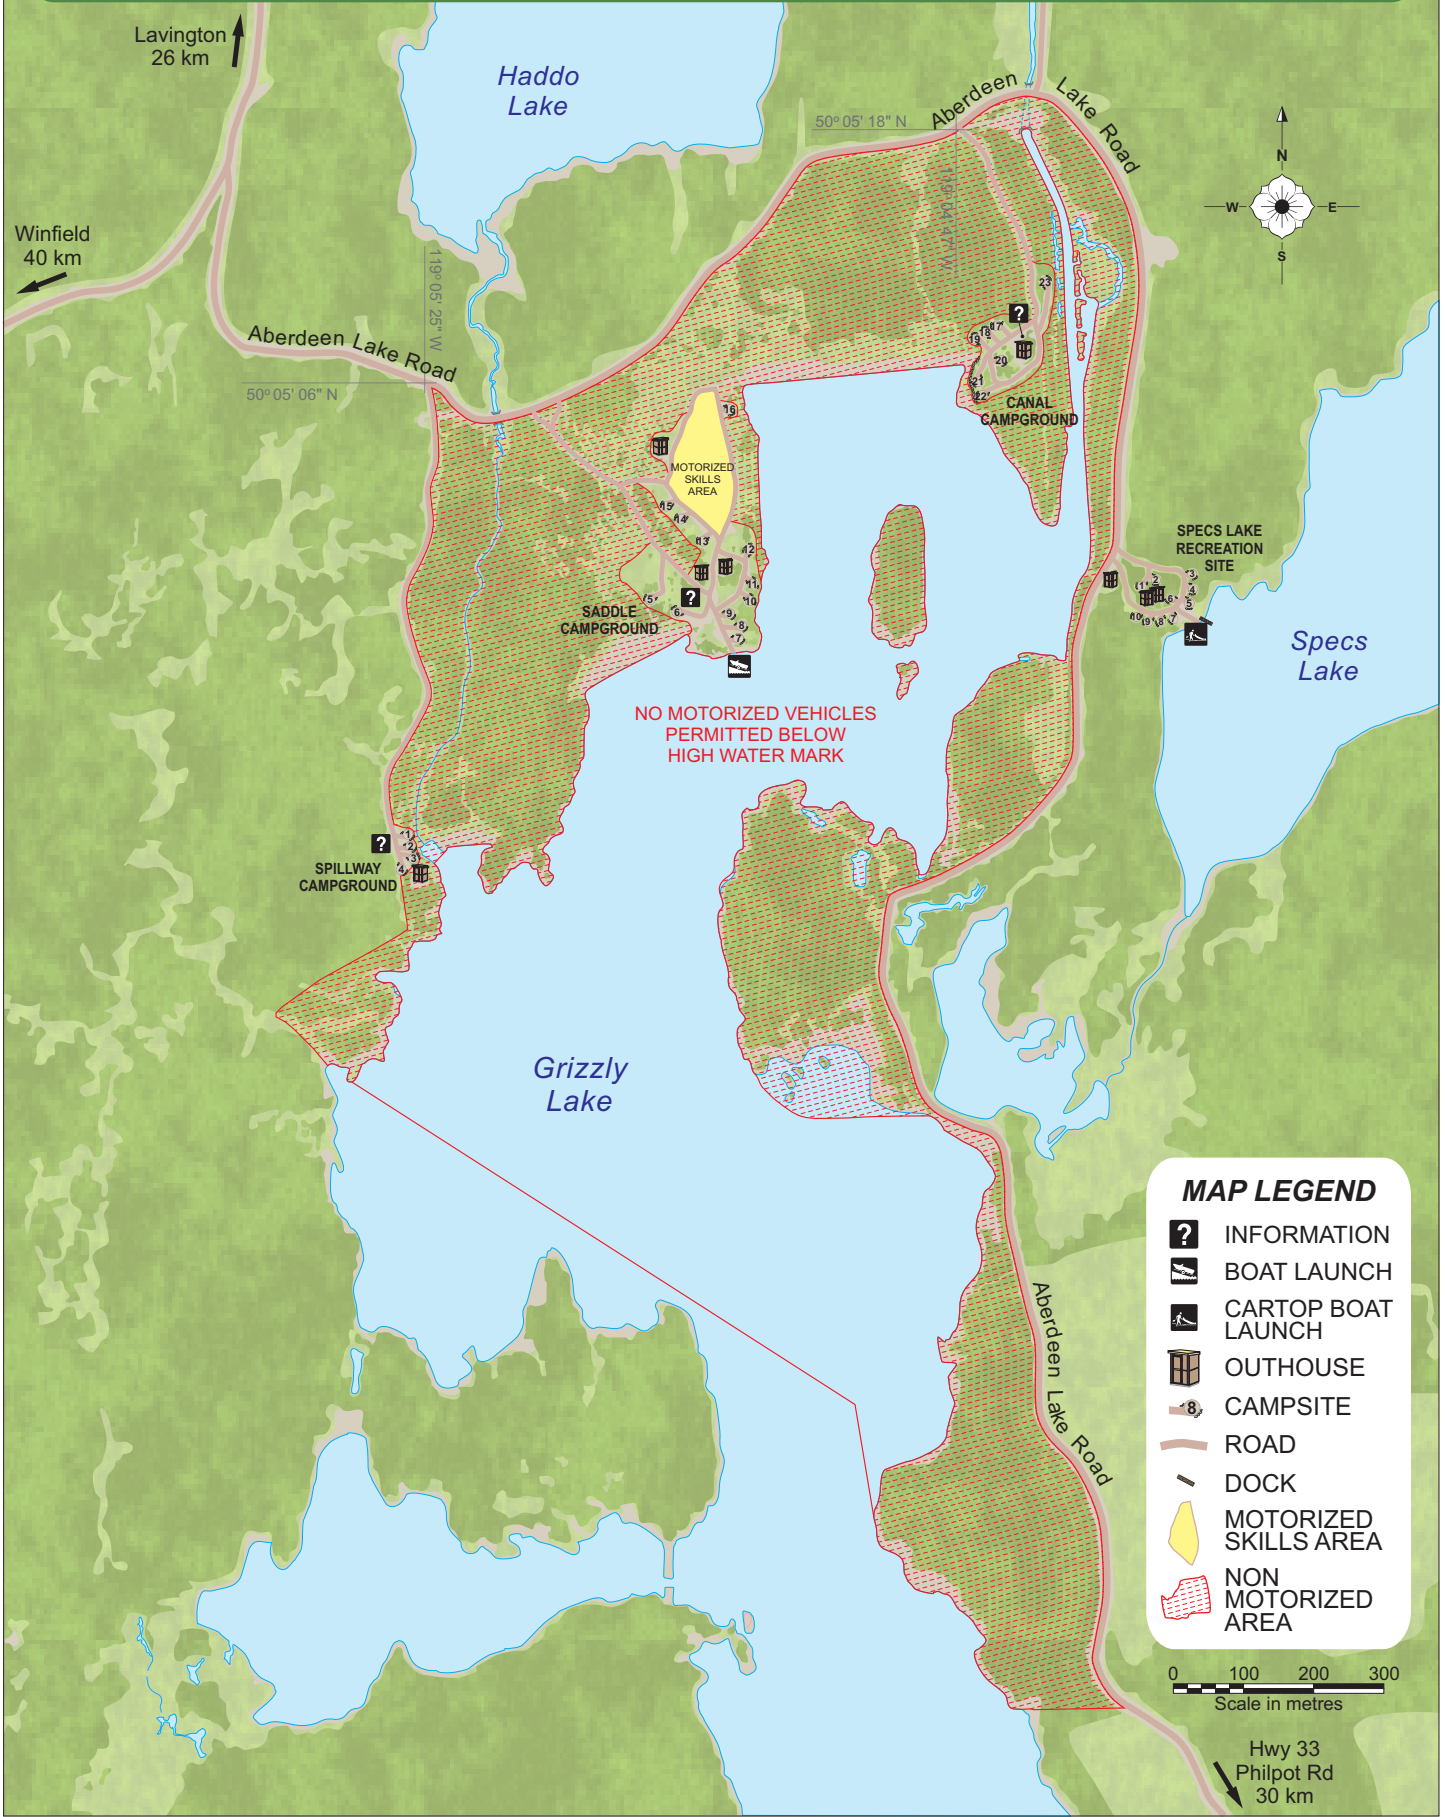

Grizzly Lake Recreation Site

Lavington
26 km

Winfield
40 km

Haddo Lake

50°05' 18" N

Aberdeen Lake Road

Aberdeen Lake Road

50°05' 06" N

119°05' 25" W

119°05' 06" W

CANAL CAMPGROUND

SPECS LAKE RECREATION SITE

Specs Lake

NO MOTORIZED VEHICLES PERMITTED BELOW HIGH WATER MARK

Grizzly Lake

SPILLWAY CAMPGROUND

SADDLE CAMPGROUND

MOTORIZED SKILLS AREA

MAP LEGEND

- INFORMATION
- BOAT LAUNCH
- CARTOP BOAT LAUNCH
- OUTHOUSE
- CAMPSITE
- ROAD
- DOCK
- MOTORIZED SKILLS AREA
- NON MOTORIZED AREA

0 100 200 300
Scale in metres

Hwy 33
Philpot Rd
30 km