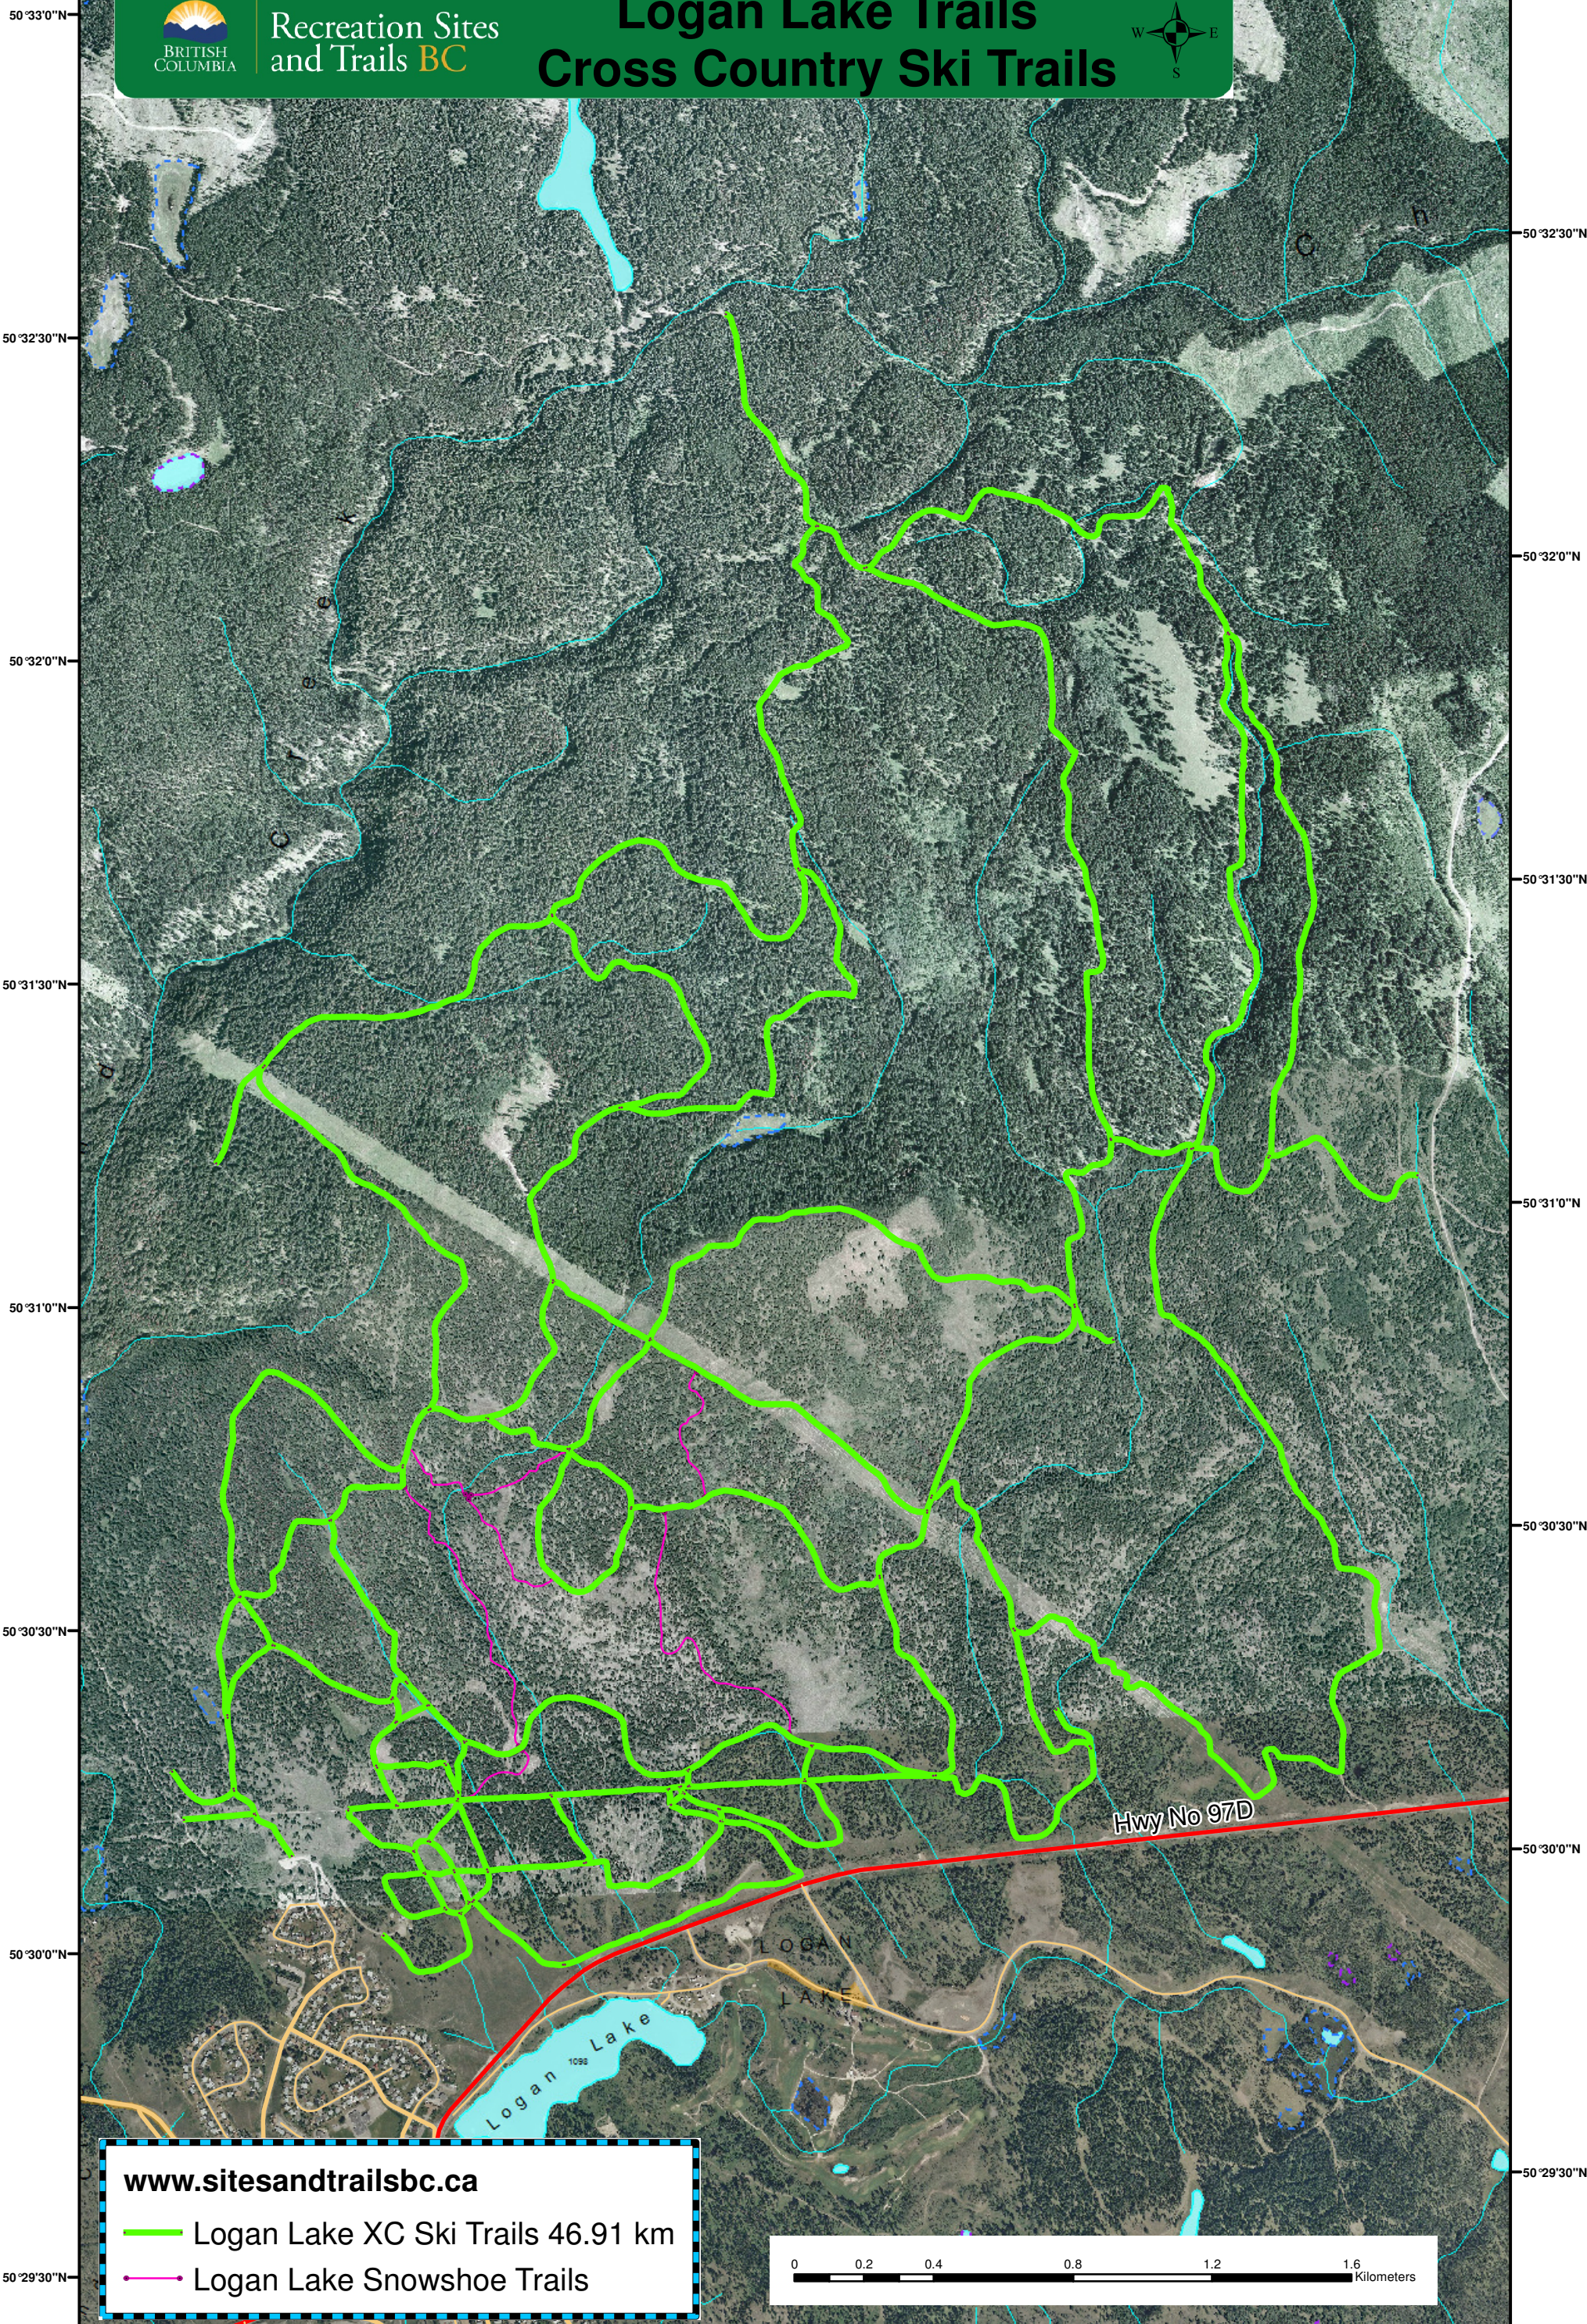

120°49'0"W 120°48'30"W 120°48'0"W 120°47'30"W 120°47'0"W 120°46'30"W 120°46'0"W

Recreation Sites and Trails BC

# Logan Lake Trails Cross Country Ski Trails

[www.sitesandtrailsbc.ca](http://www.sitesandtrailsbc.ca)

- Logan Lake XC Ski Trails 46.91 km
- Logan Lake Snowshoe Trails

120°49'30"W 120°49'0"W 120°48'30"W 120°48'0"W 120°47'30"W 120°47'0"W 120°46'30"W 120°46'0"W