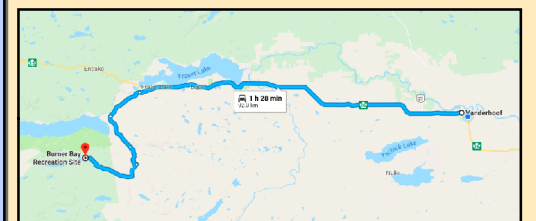

Scale: 1:1000

50

Meters

Recreation Sites and Trails BC
QR Code:

BC Gov Web site for:
- Burner REC5661 Rec Site

Key Map

125°2'50"W

125°2'40"W

HOLY CROSS BINTA 200

Borel
Lake

53°56'30"N