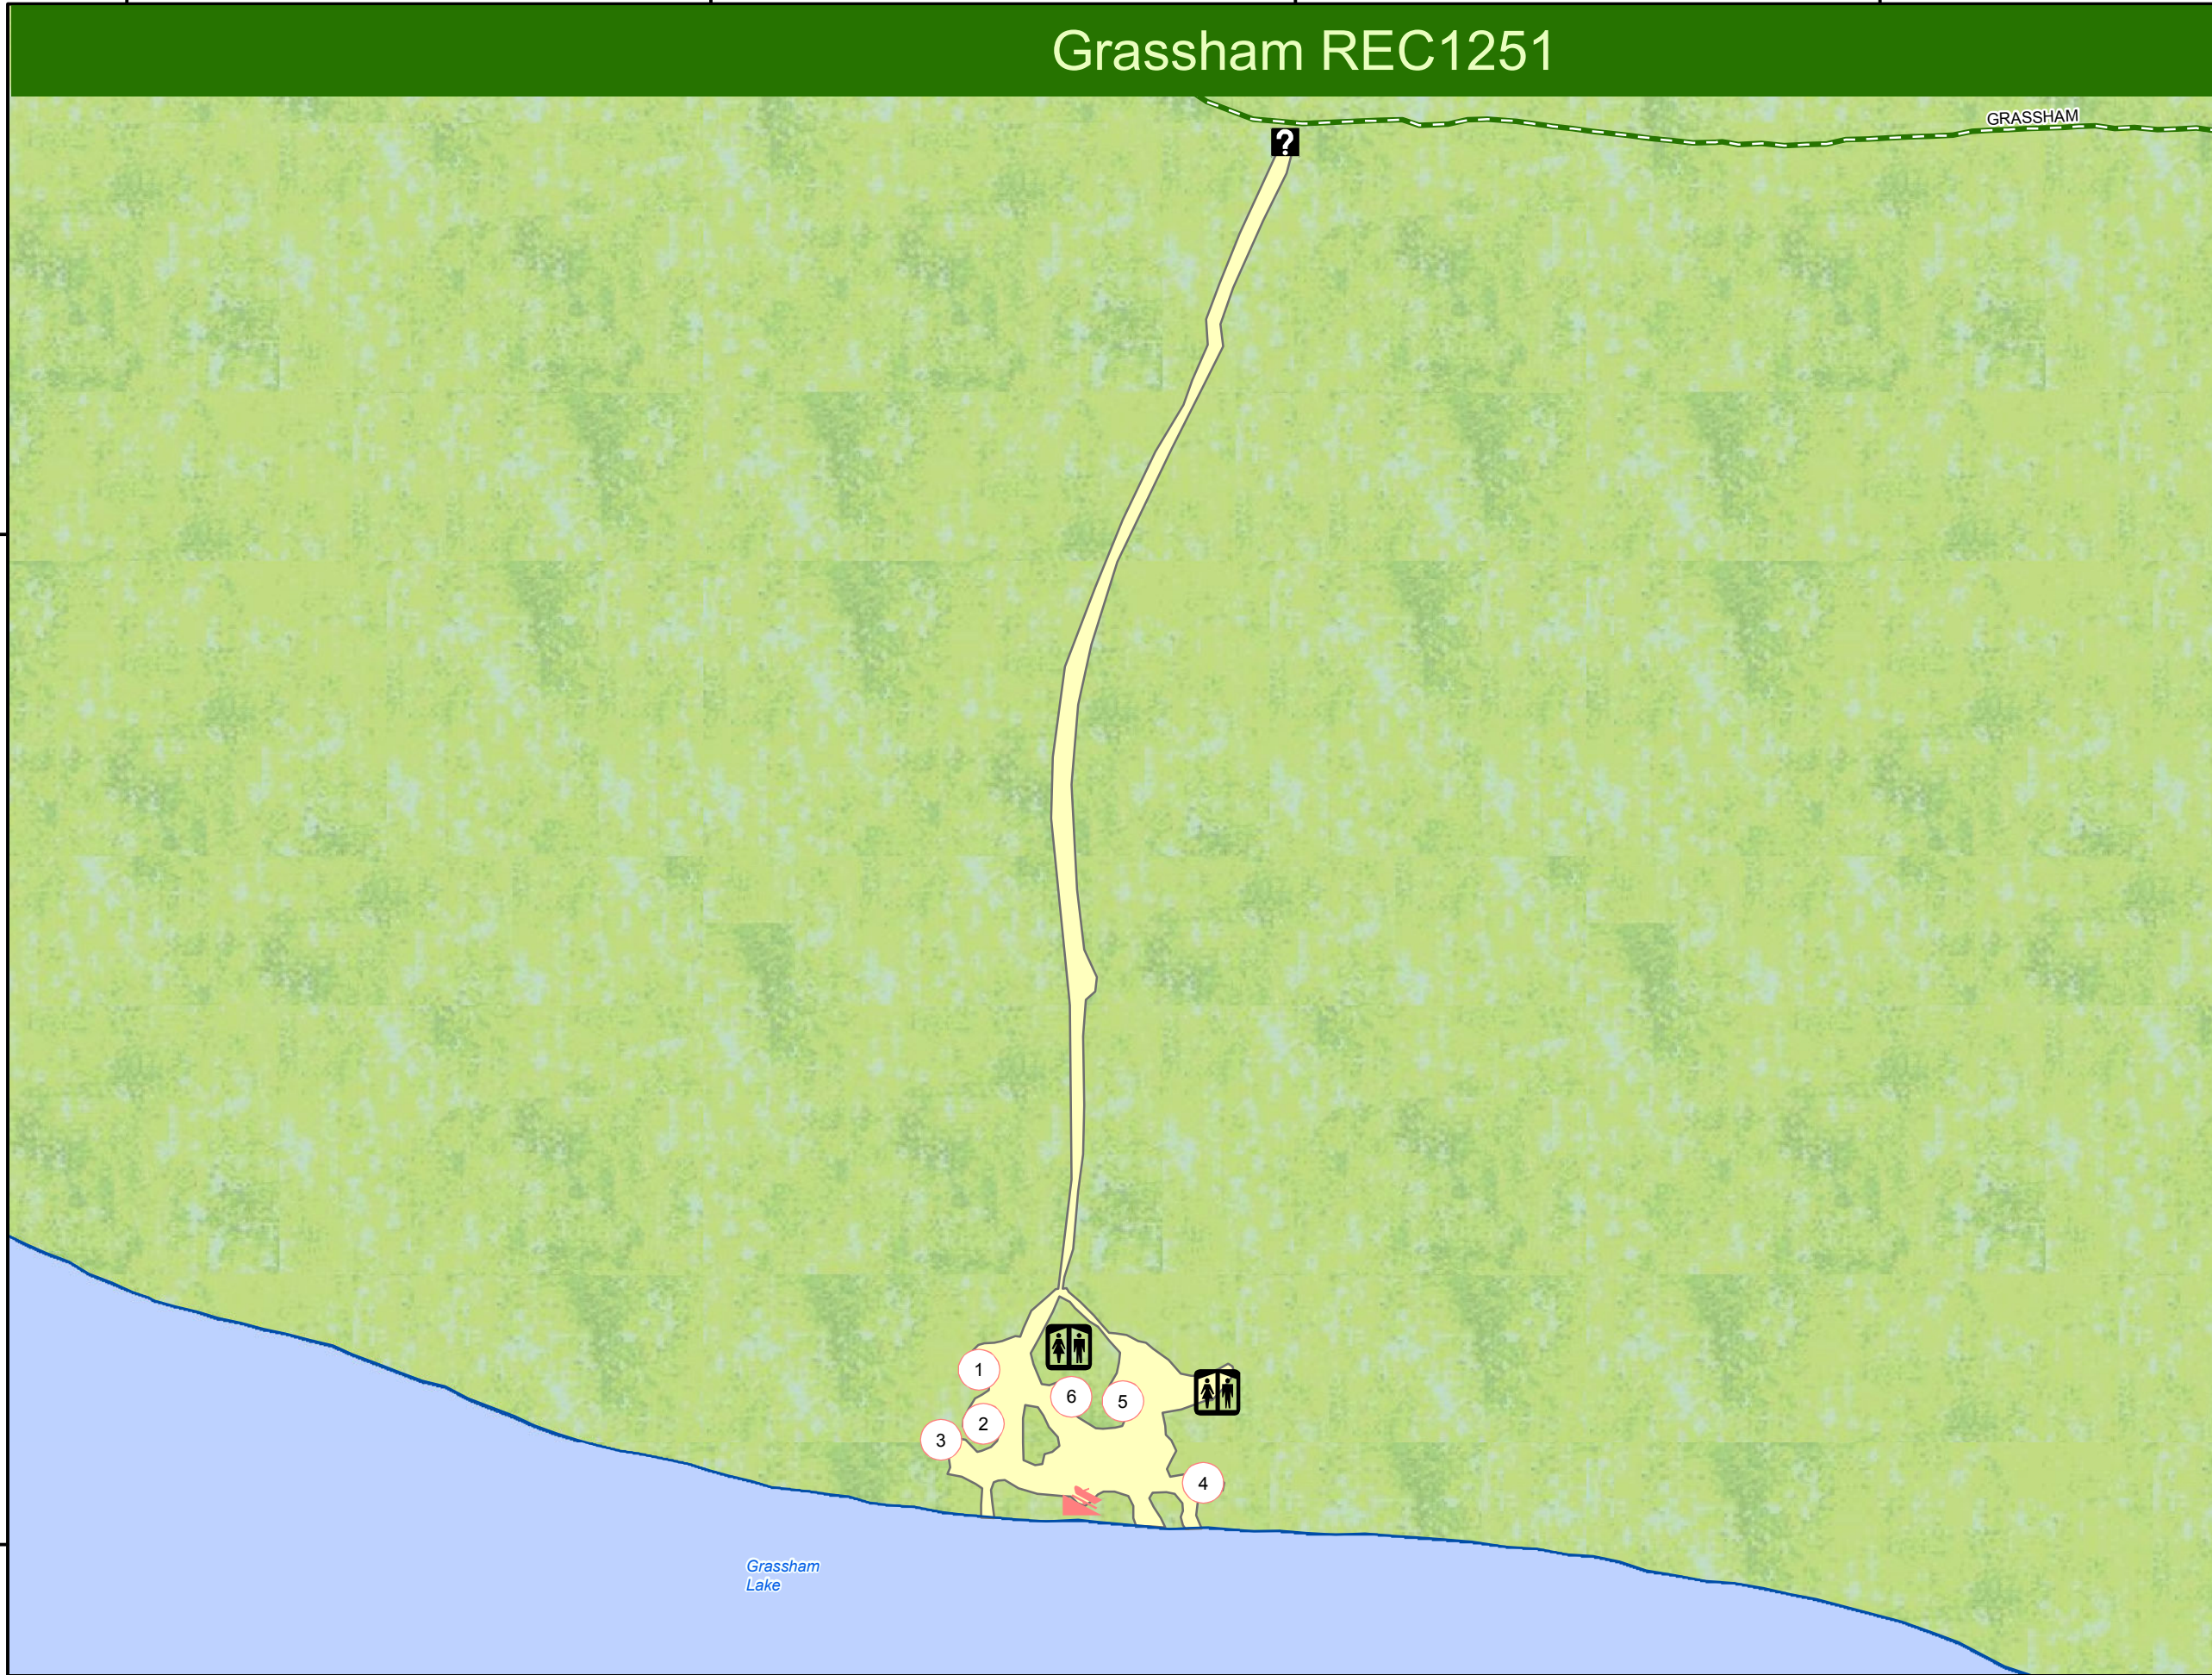

# Grassham REC1251

**Legend**

- Campsite Tent Site Only
- Outhouse
- Information
- Cartop Boat Launch
- Concrete Boat Launch
- Boat Launch
- Canoe Launch
- Rec Site
- Forest Service Road
- Road Permit

Scale: 1:2000

120

Meters

Recreation Sites and Trails BC  
QR Code:

BC Gov Web site for:  
- Grassham REC1251 Rec Site

Key Map