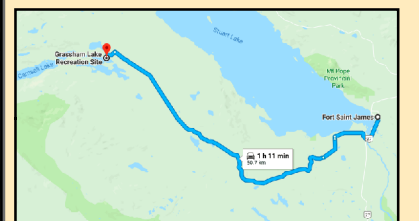

Scale: 1:2000

120

Meters

Recreation Sites and Trails BC
QR Code:

BC Gov Web site for:
- Grassham REC1251 Rec Site

Key Map

54°30'50"N

54°30'40"N

Grassham Lake