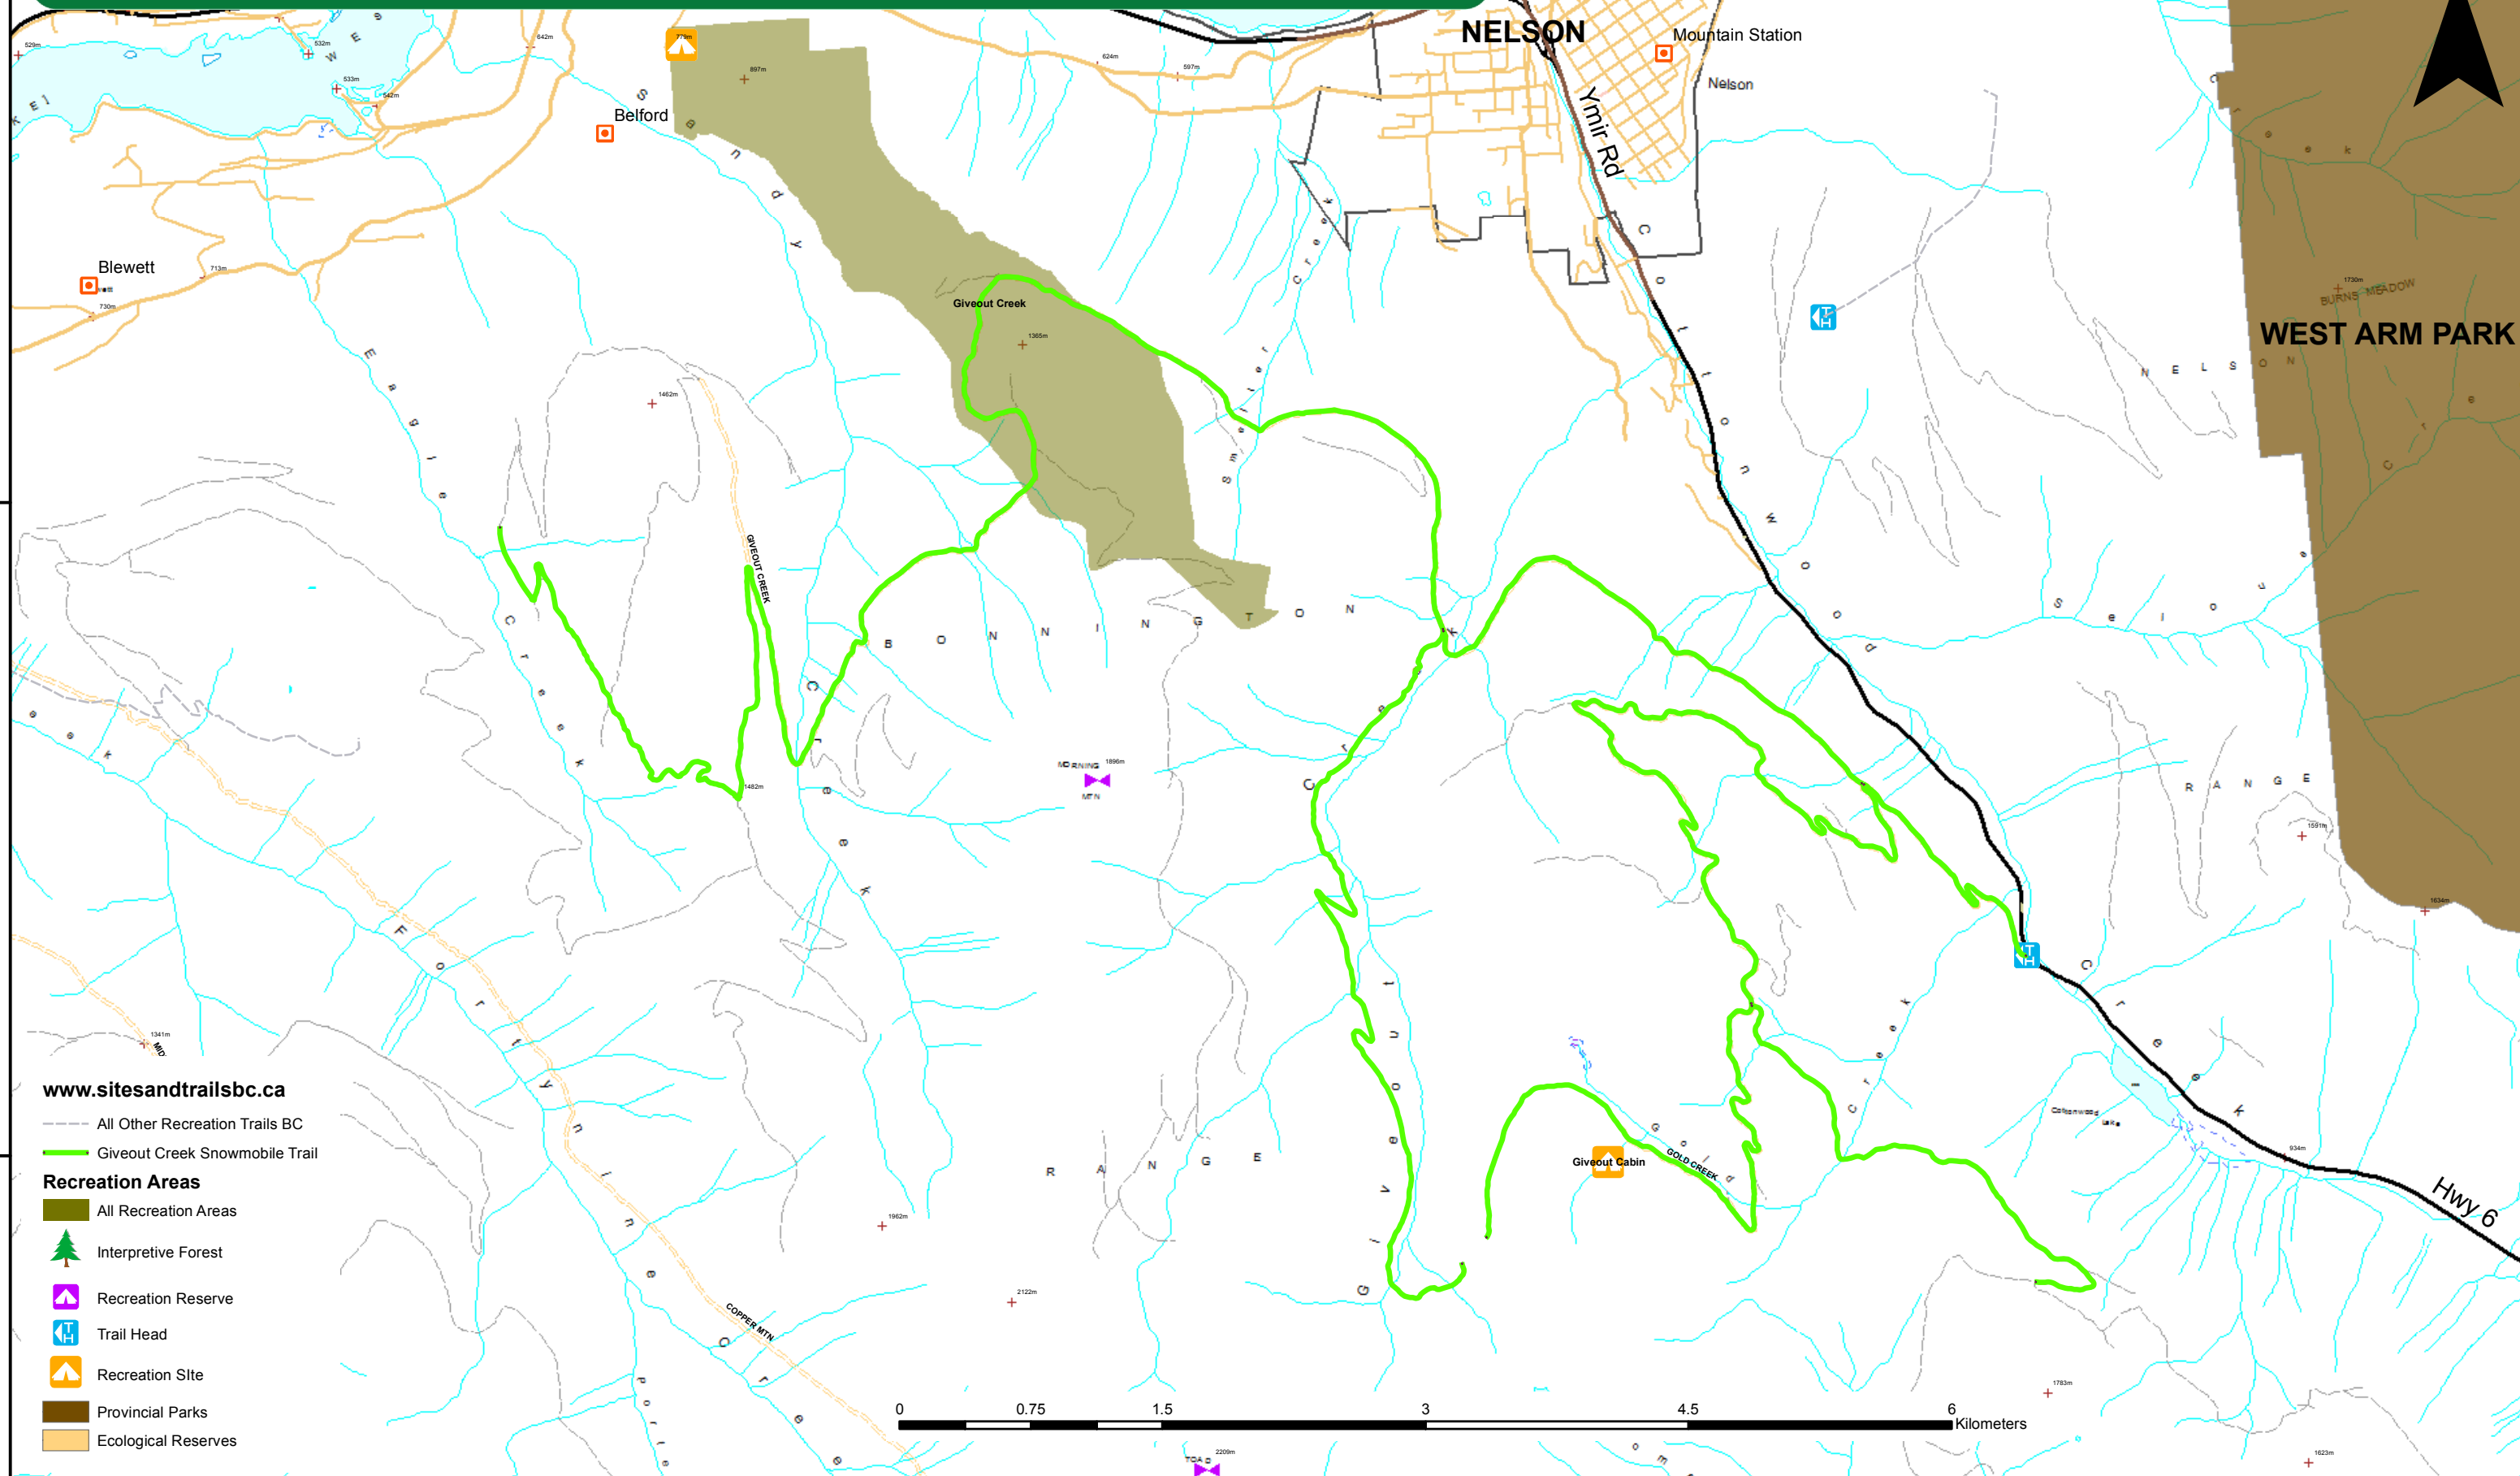

Recreation Sites and Trails BC

Giveout Creek Snowmobile Trail

www.sitesandtrailsbc.ca

- All Other Recreation Trails BC
- Giveout Creek Snowmobile Trail
- Recreation Areas**
- All Recreation Areas
- Interpretive Forest
- Recreation Reserve
- Trail Head
- Recreation Site
- Provincial Parks
- Ecological Reserves

WEST ARM PARK

NELSON

Mountain Station

Belford

Blewett

Giveout Creek

Ymir Rd

Giveout Cabin

Hwy 6

117°24'0"W 117°22'0"W 117°20'0"W 117°18'0"W 117°16'0"W

49°30'0"N 49°28'0"N 49°26'0"N 49°24'0"N