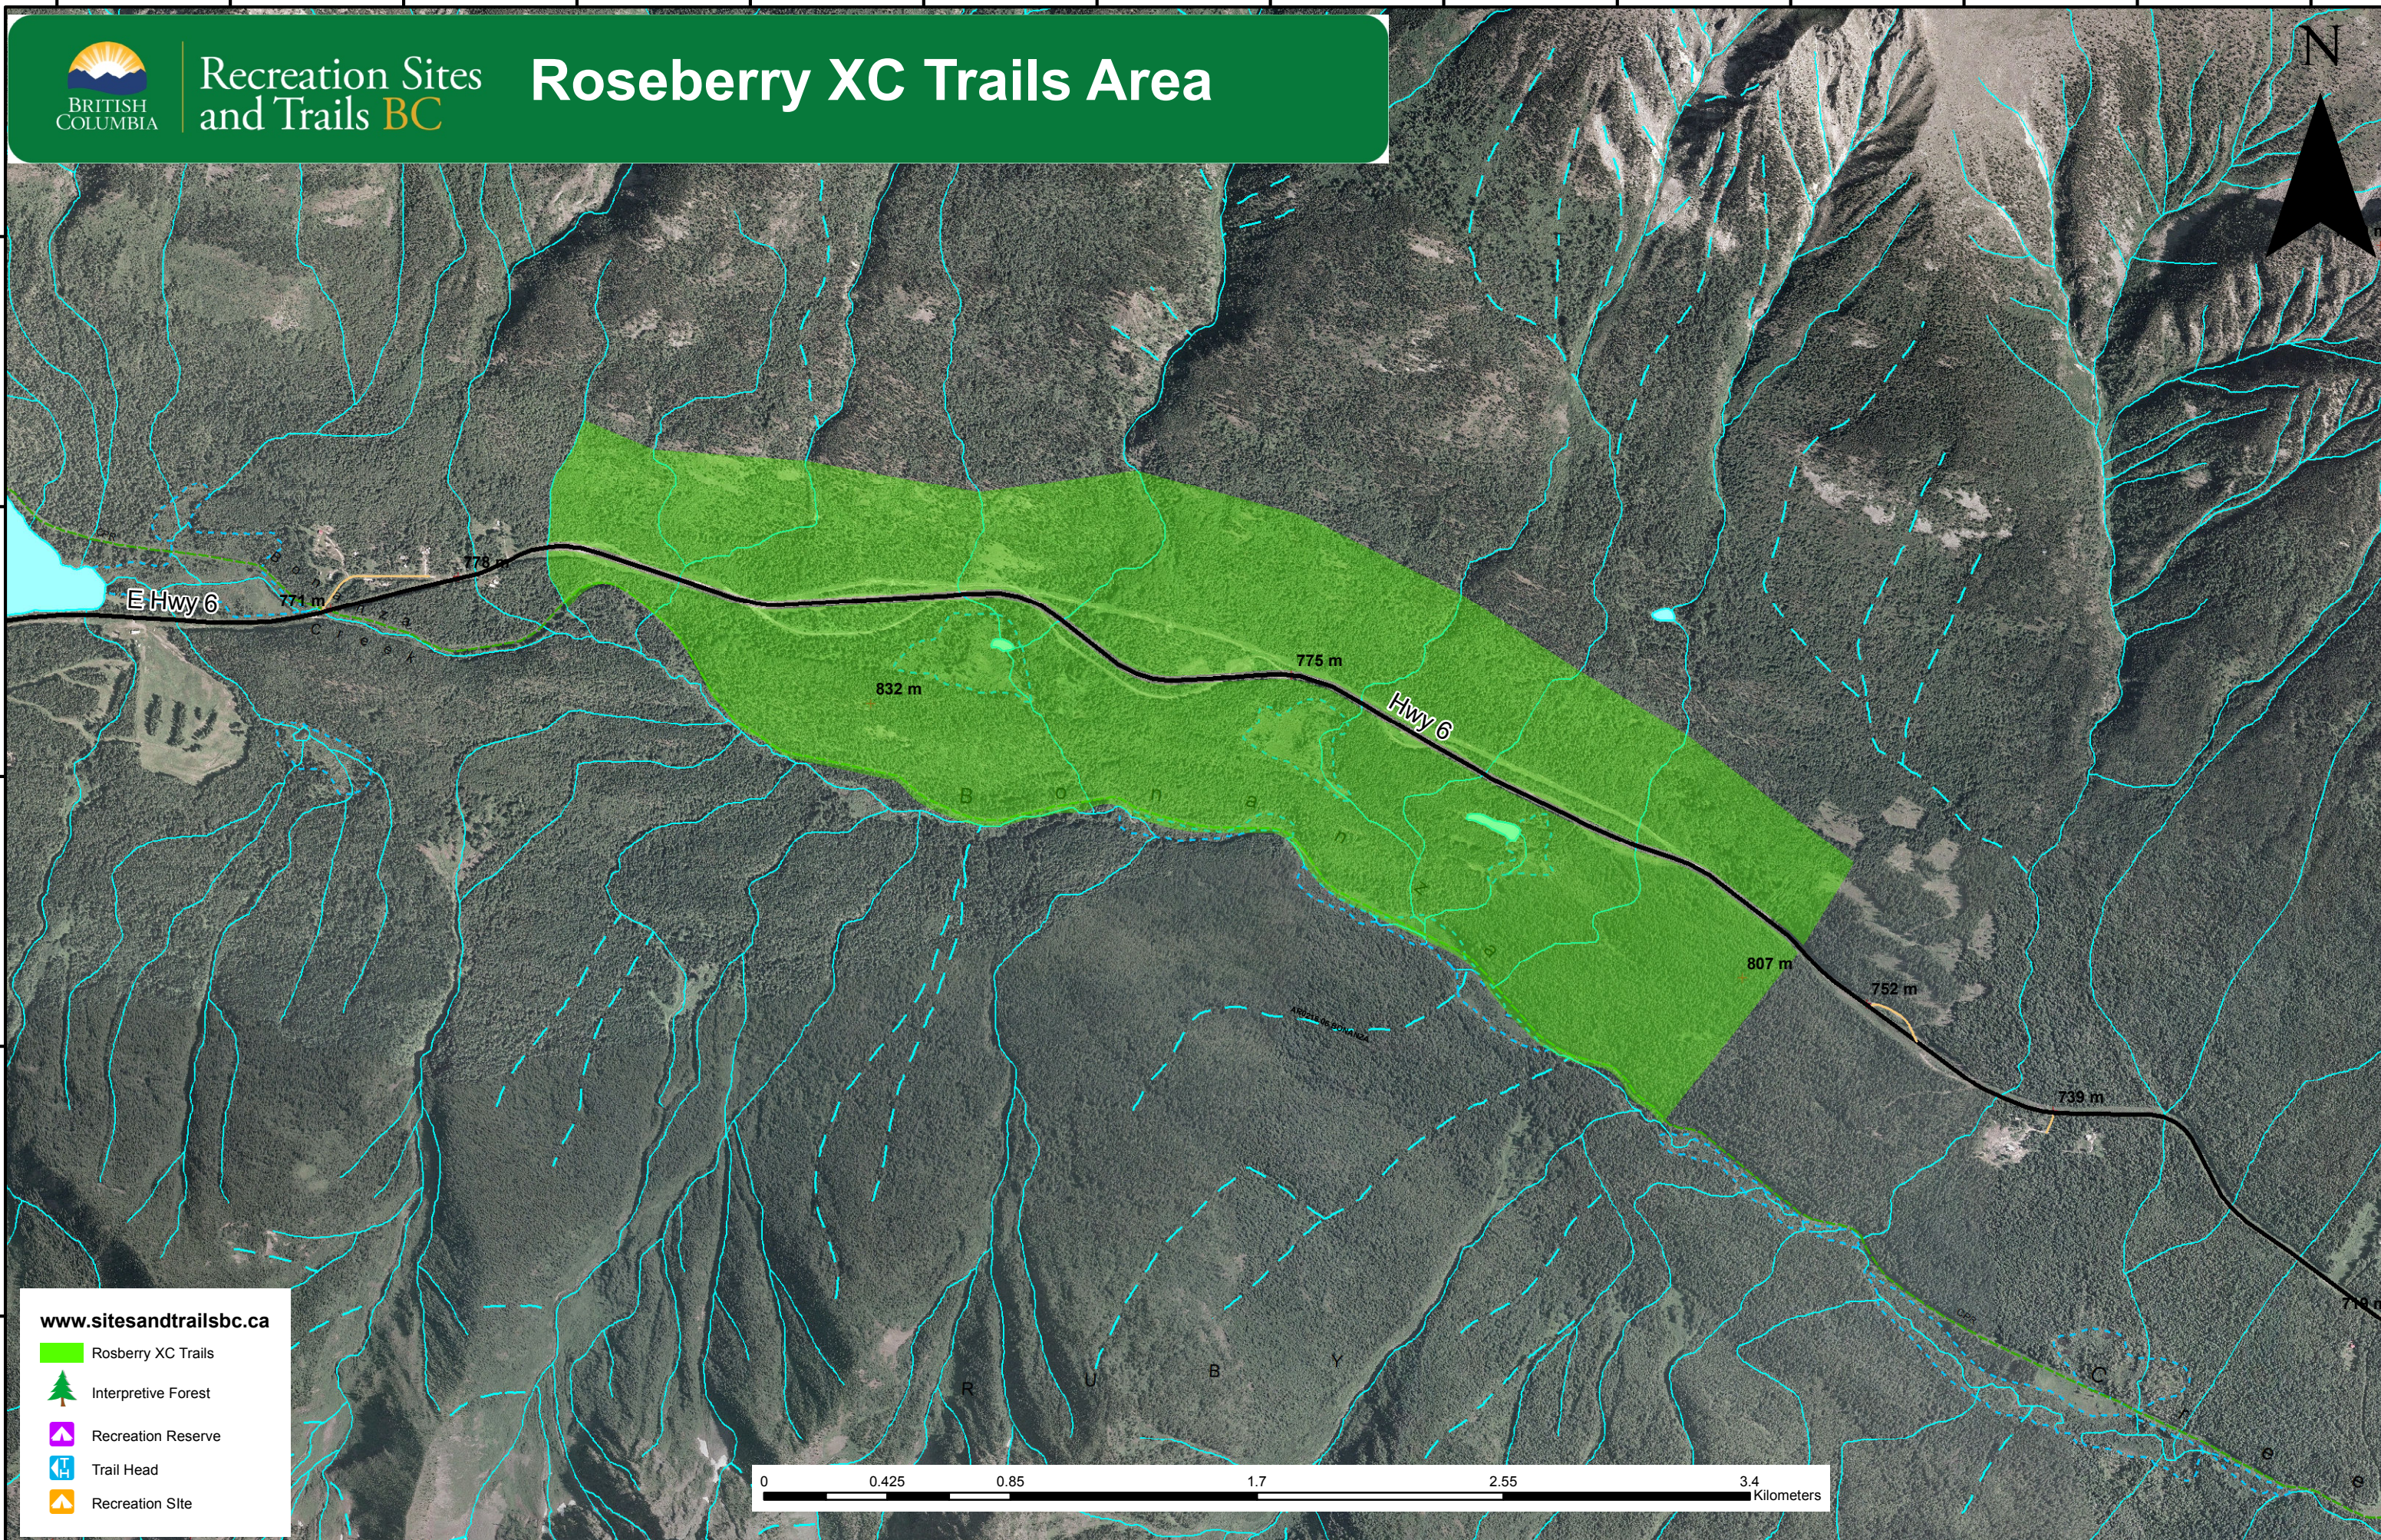

Recreation Sites  
and Trails BC

# Roseberry XC Trails Area

[www.sitesandtrailsbc.ca](http://www.sitesandtrailsbc.ca)

-  Rosberry XC Trails
-  Interpretive Forest
-  Recreation Reserve
-  Trail Head
-  Recreation Site