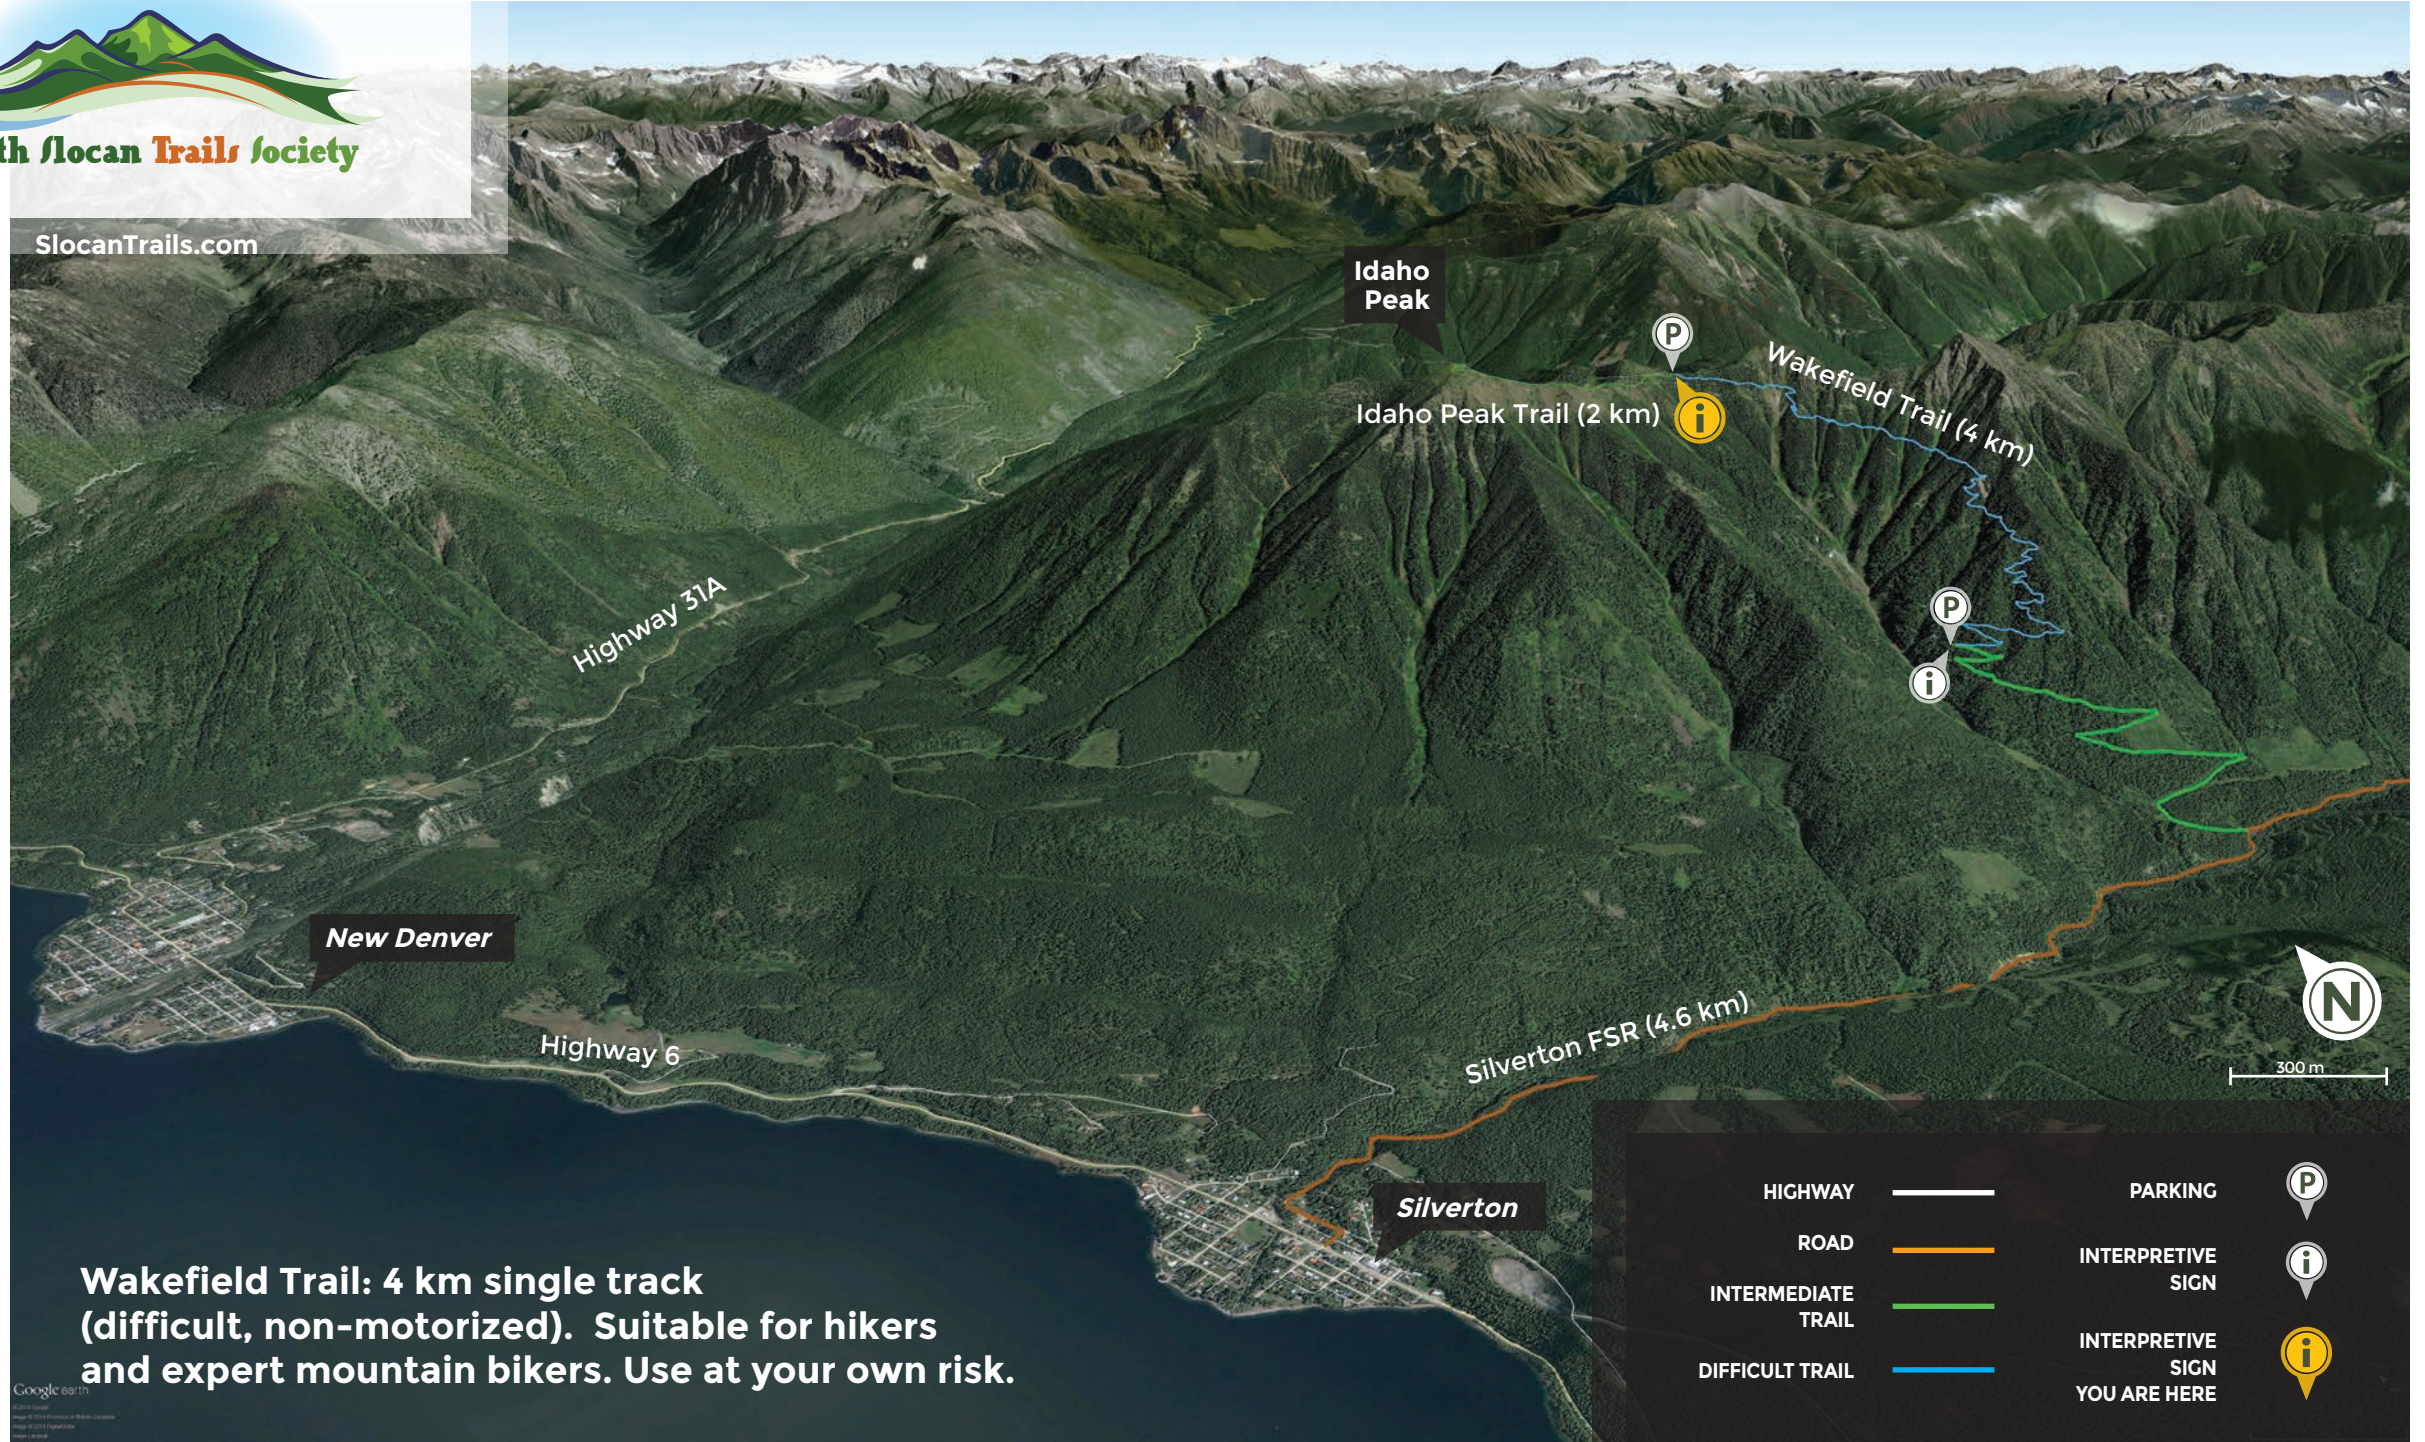

North Slope Trails Society

SlocanTrails.com

WAKEFIELD TRAIL SYSTEM

Idaho Peak

Idaho Peak Trail (2 km)

Wakefield Trail (4 km)

New Denver

Highway 6

Highway 31A

Silverton

Silverton FSR (4.6 km)

Wakefield Trail: 4 km single track (difficult, non-motorized). Suitable for hikers and expert mountain bikers. Use at your own risk.

- HIGHWAY 
- ROAD 
- INTERMEDIATE TRAIL 
- DIFFICULT TRAIL 

- PARKING 
- INTERPRETIVE SIGN 
- INTERPRETIVE SIGN YOU ARE HERE 

300 m

Google earth